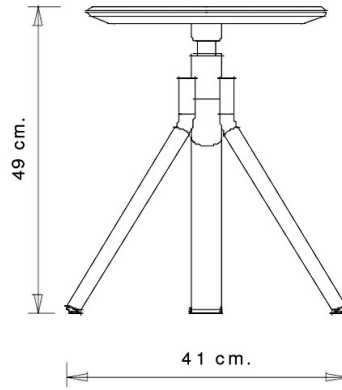

### MAIN COLLECTION:

Main 1120, Main 1121, Main 1125, Main 1126,

Barstool with steel frame, 3 legs. Ash wood swivel seat.

#### WEIGHT

4,7 kg