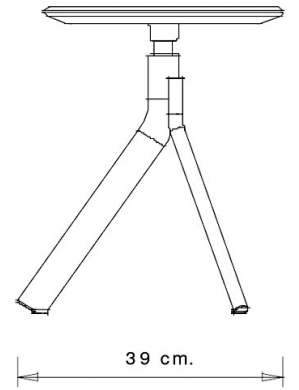

### MAIN COLLECTION:

Main 1120, Main 1121, Main 1125, Main 1126,

Barstool with steel frame, 3 legs. Ash wood swivel seat.

#### WEIGHT

4,7 kg