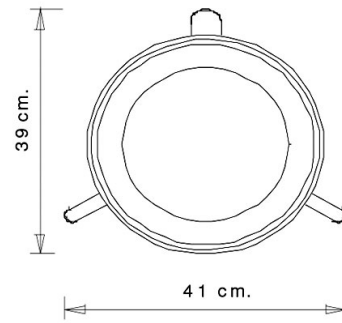

### MAIN COLLECTION:

Main 1120, Main 1121, Main 1125, Main 1126,

Barstool with steel frame, 3 legs. Ash wood swivel seat.

#### WEIGHT

4,7 kg