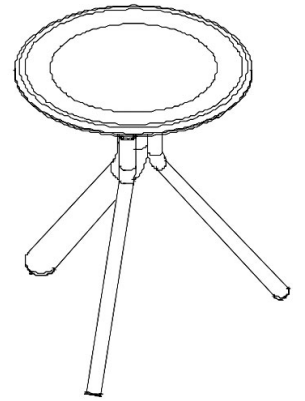

### MAIN COLLECTION:

Main 1120, Main 1121, Main 1125, Main 1126,

Barstool with steel frame, 3 legs. Ash wood swivel seat.

#### WEIGHT

4,7 kg