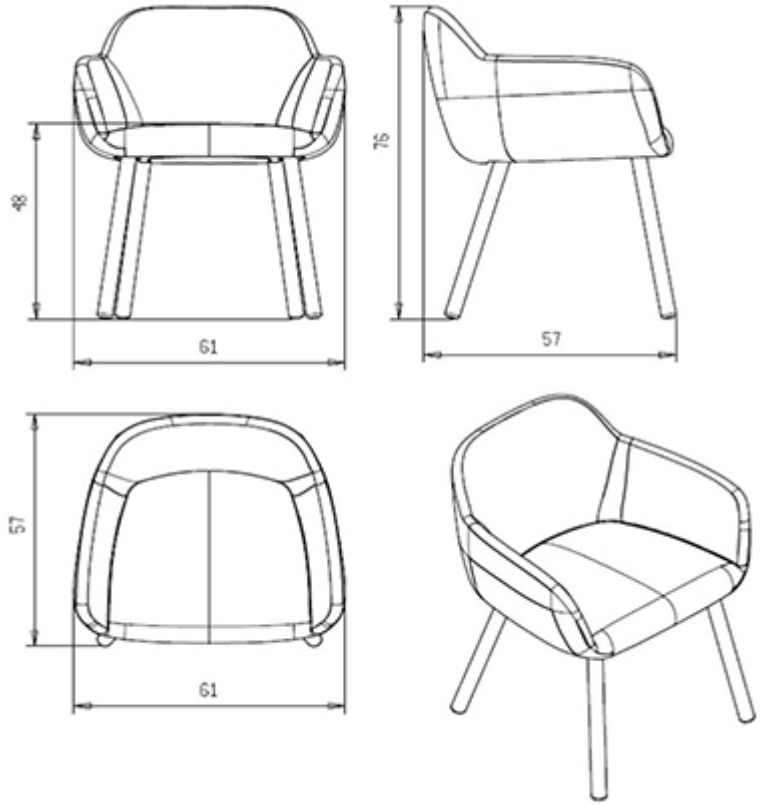

Myra 657

MYRA COLLECTION:

Myra 652, Myra 654, Myra 653, Myra 654B, Myra 655, Myra 656, Myra 657, Myra 658, Myra 658B, Myra 659, Myra 660, Myra 667, Myra 668, Myra 669, Myra 674, Myra 675, Myra 677, Myra 676, Myra 678, Myra 679, Myra 680, Myra 681, Myra 682, Myra 683,

4-leg armchair with wooden frame and upholstered shell in fabric. Available in polyurethane injected foam in compliance with UK fire regulations. 

WEIGHT

8,8 Kg

PACK

0,32 m³

PIECES PER BOX

1

FINISHES SEATING