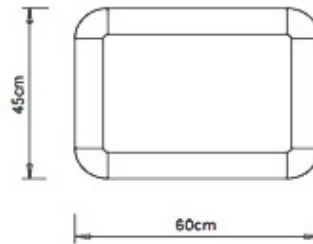

Upholstered pouf with 4 legs steel frame.

WEIGHT

6,7 kg

PACK

0,16 m³

PIECES PER BOX

1

FINISHES SEATING