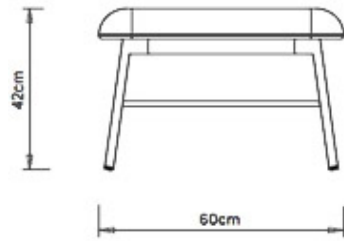

Upholstered pouf with 4 legs steel frame.

WEIGHT

6,7 kg

PACK

0,16 m³

PIECES PER BOX

1

FINISHES SEATING