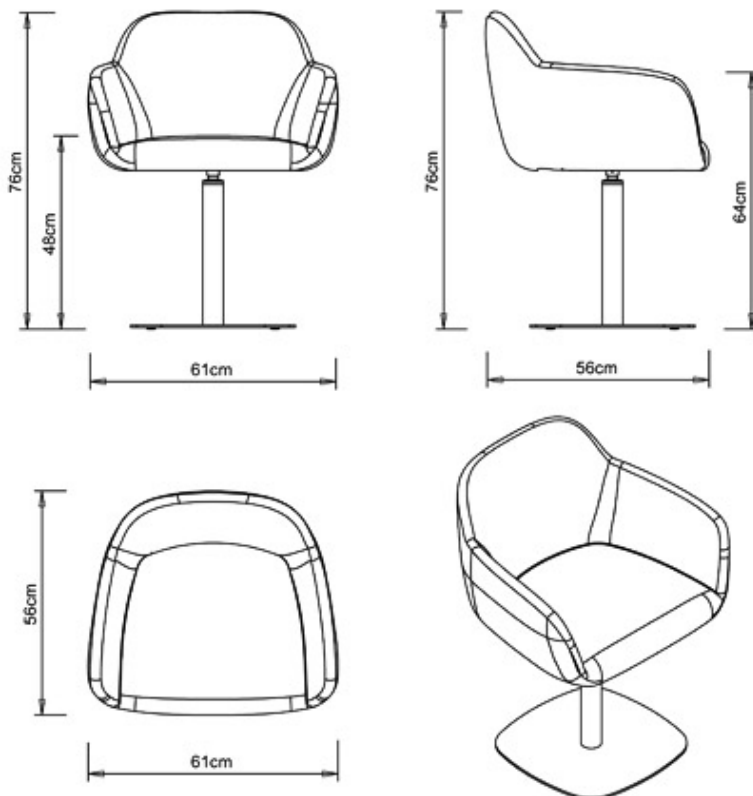

Swivel armchair with central steel base. Upholstered seat and back.

Optional

- Kick-back device (cod. 675-sr)

WEIGHT

16,8 Kg

PACK

0,32 m³

PIECES PER BOX