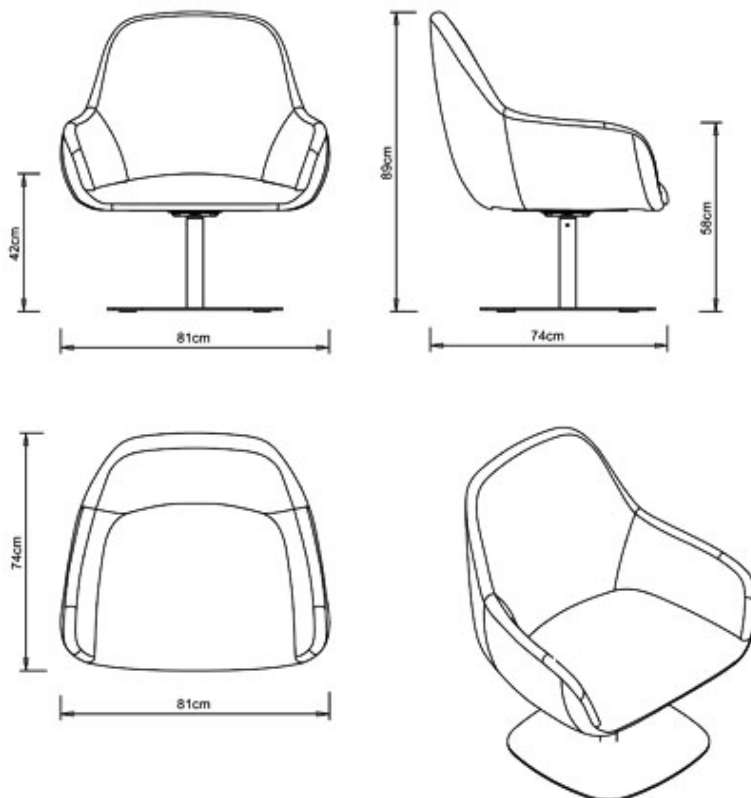

Myra 676

MYRA COLLECTION:

Myra 652, Myra 654, Myra 653, Myra 654B, Myra 655, Myra 656, Myra 657, Myra 658, Myra 658B, Myra 659, Myra 660, Myra 667, Myra 668, Myra 669, Myra 674, Myra 675, Myra 677, Myra 676, Myra 678, Myra 679, Myra 680, Myra 681, Myra 682, Myra 683,

Swivel lounge armchair with central steel base. Upholstered seat and back.

Optional:

- Kick-back device and tilting system (cod. 676-srb)

WEIGHT

30,1 Kg

PACK

0,60 m³

PIECES PER BOX

1