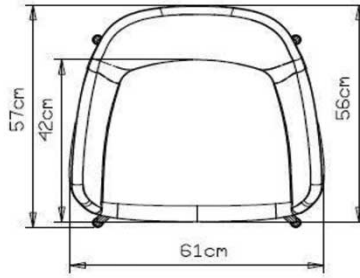

Swivel armchair with 4 legs steel frame and upholstered seat and back, 4 ways aluminium frame.

WEIGHT

11,6 Kg

PACK

0,32 m³

PIECES PER BOX

1

FINISHES SEATING