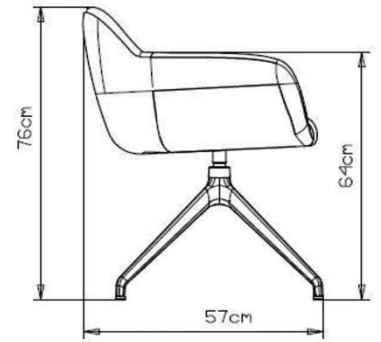

Swivel armchair with 4 legs steel frame and upholstered seat and back, 4 ways aluminium frame.

WEIGHT

11,6 Kg

PACK

0,32 m³

PIECES PER BOX

1

FINISHES SEATING