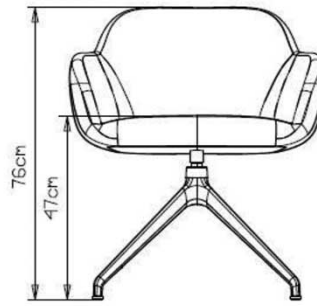

Swivel armchair with 4 legs steel frame and upholstered seat and back, 4 ways aluminium frame.

WEIGHT

11,6 Kg

PACK

0,32 m³

PIECES PER BOX

1

FINISHES SEATING