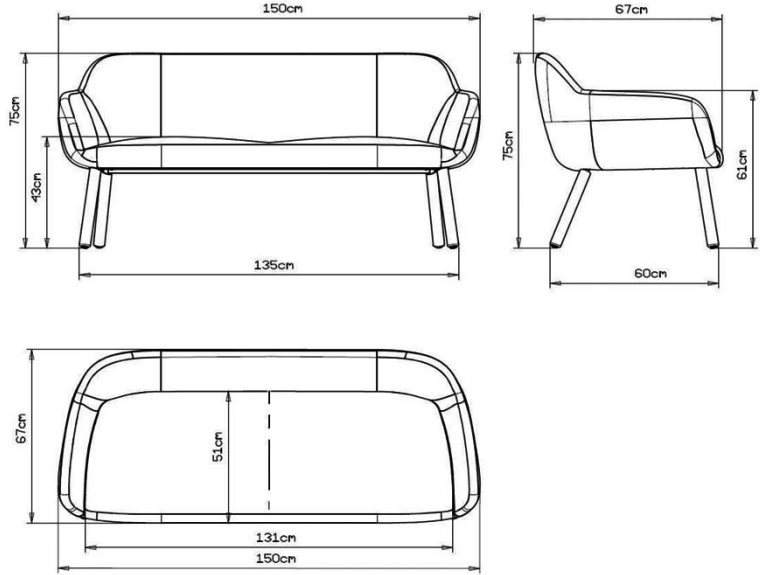

Sofa with upholstered seat and back, 4 beech wood legs.

WEIGHT

23 Kg

PACK

0,80 m³

PIECES PER BOX

1

FINISHES SEATING