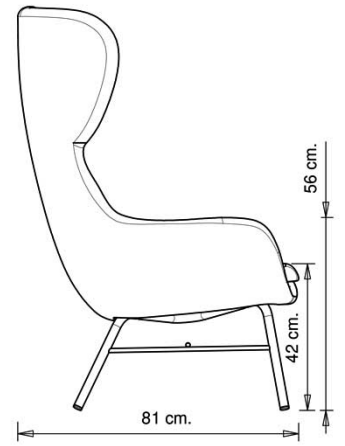

Wing chair with upholstered seat and back, steel frame, 4 legs.

**WEIGHT**

21,8 Kg

**PACK**

0,75 m<sup>3</sup>

**PIECES PER BOX**

1