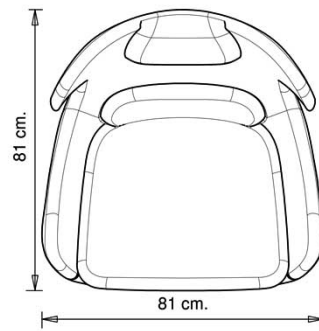

Wing chair with upholstered seat and back, steel frame, 4 legs.

**WEIGHT**

21,8 Kg

**PACK**

0,75 m<sup>3</sup>

**PIECES PER BOX**

1