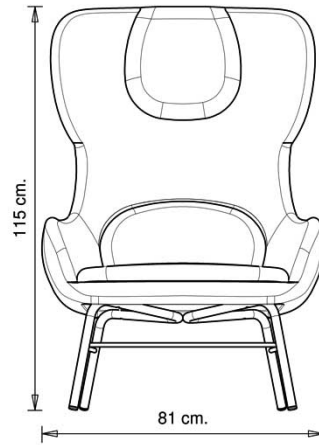

Wing chair with upholstered seat and back, steel frame, 4 legs.

**WEIGHT**

21,8 Kg

**PACK**

0,75 m<sup>3</sup>

**PIECES PER BOX**

1