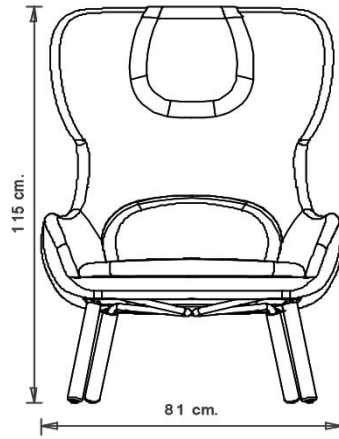

Wing chair with upholstered seat and back, 4 beech wood legs.

WEIGHT

21,3 Kg

PACK

0,75 m³

PIECES PER BOX

1

FINISHES SEATING