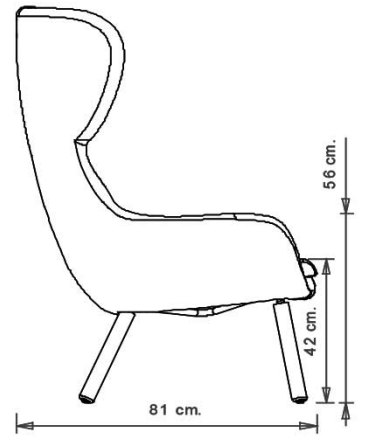

Wing chair with upholstered seat and back, 4 beech wood legs.

WEIGHT

21,3 Kg

PACK

0,75 m³

PIECES PER BOX

1

FINISHES SEATING