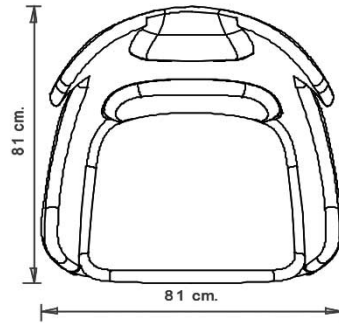

Wing chair with upholstered seat and back, 4 beech wood legs.

WEIGHT

21,3 Kg

PACK

0,75 m³

PIECES PER BOX

1

FINISHES SEATING