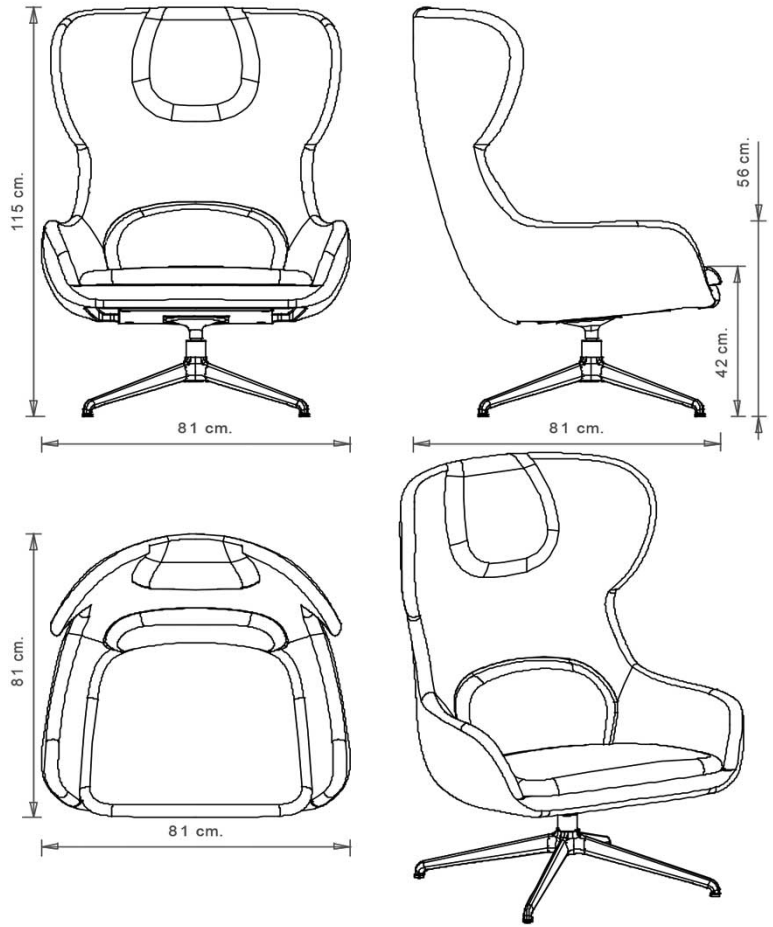

Myra 683

MYRA COLLECTION:

Myra 652, Myra 654, Myra 653, Myra 654B, Myra 655, Myra 656, Myra 657, Myra 658, Myra 658B, Myra 659, Myra 660, Myra 667, Myra 668, Myra 669, Myra 674, Myra 675, Myra 677, Myra 676, Myra 678, Myra 679, Myra 680, Myra 681, Myra 682, Myra 683,

Swivel wing chair with upholstered seat and back, 4 ways aluminium frame.

WEIGHT

25,2 kg

PACK

0,75 m³

PIECES PER BOX

1

FINISHES SEATING