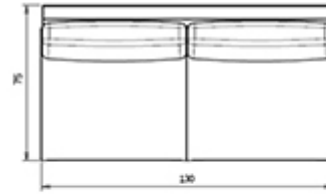

Nomad 821

NOMAD COLLECTION:

Nomad 821, Nomad 822, Nomad 823, Nomad 824, Nomad 825,
Nomad 827, Nomad 826, Nomad 828,

2 seats sofa with upholstered seat and back. Steel feet, without end sides.

WEIGHT

27,2 Kg