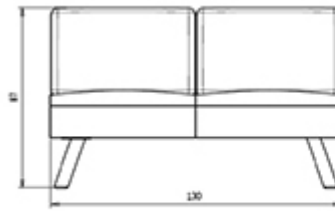

Nomad 821

NOMAD COLLECTION:

Nomad 821, Nomad 822, Nomad 823, Nomad 824, Nomad 825,
Nomad 827, Nomad 826, Nomad 828,

2 seats sofa with upholstered seat and back. Steel feet, without end sides.

WEIGHT

27,2 Kg