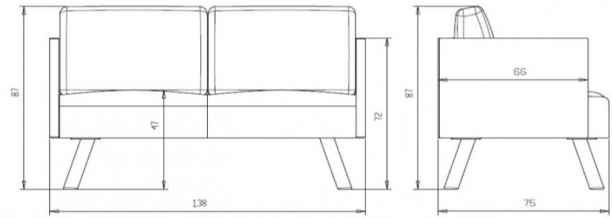

Nomad 822

NOMAD COLLECTION:

Nomad 821, Nomad 822, Nomad 823, Nomad 824, Nomad 825,
Nomad 827, Nomad 826, Nomad 828,

2 seats sofa with upholstered seat and back. Steel feet, with end sides.

WEIGHT

32,5 kg

PACK