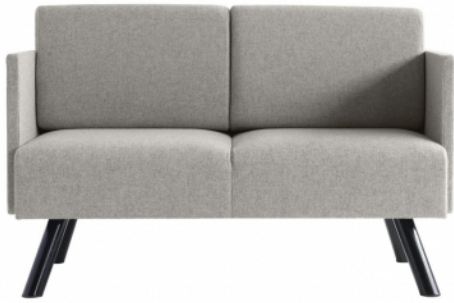

Nomad 822

NOMAD COLLECTION:

Nomad 821, Nomad 822, Nomad 823, Nomad 824, Nomad 825,
Nomad 827, Nomad 826, Nomad 828,

2 seats sofa with upholstered seat and back. Steel feet, with end sides.

WEIGHT

32,5 kg

PACK

0,61 m³

PIECES PER BOX

1

FINISHES SEATING

TE FABRICS

Melva
+ 5 colors

Fortis + 8 colori

Inca
+ 14 colors