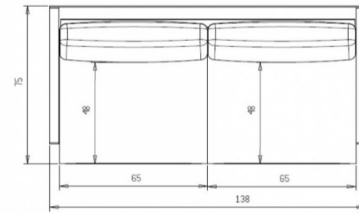

Nomad 822

NOMAD COLLECTION:

Nomad 821, Nomad 822, Nomad 823, Nomad 824, Nomad 825,
Nomad 827, Nomad 826, Nomad 828,

2 seats sofa with upholstered seat and back. Steel feet, with end sides.

WEIGHT

32,5 kg

PACK