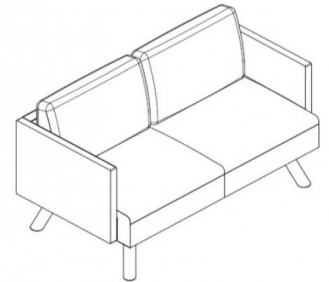

Nomad 822

NOMAD COLLECTION:

Nomad 821, Nomad 822, Nomad 823, Nomad 824, Nomad 825,
Nomad 827, Nomad 826, Nomad 828,

2 seats sofa with upholstered seat and back. Steel feet, with end sides.

WEIGHT

32,5 kg

PACK

0,61 m³

PIECES PER BOX

1

FINISHES SEATING

TE FABRICS

Melva
+ 5 colors

Fortis + 8 colori

Inca
+ 14 colors