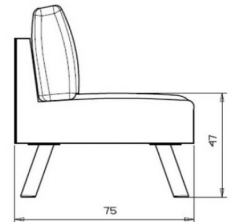

Nomad 825

NOMAD COLLECTION:

Nomad 821, Nomad 822, Nomad 823, Nomad 824, Nomad 825,
Nomad 827, Nomad 826, Nomad 828,

2 seats sofa with upholstered seat and back. Beech wood feet, without end sides.

WEIGHT

28 Kg