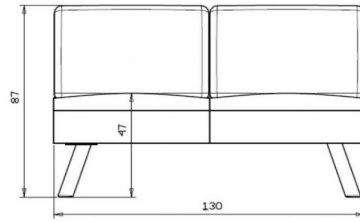

Nomad 825

NOMAD COLLECTION:

Nomad 821, Nomad 822, Nomad 823, Nomad 824, Nomad 825,
Nomad 827, Nomad 826, Nomad 828,

2 seats sofa with upholstered seat and back. Beech wood feet, without end sides.

WEIGHT

28 Kg