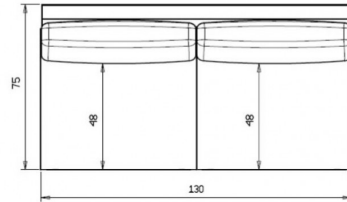

Nomad 825

NOMAD COLLECTION:

Nomad 821, Nomad 822, Nomad 823, Nomad 824, Nomad 825,
Nomad 827, Nomad 826, Nomad 828,

2 seats sofa with upholstered seat and back. Beech wood feet, without end sides.

WEIGHT

28 Kg