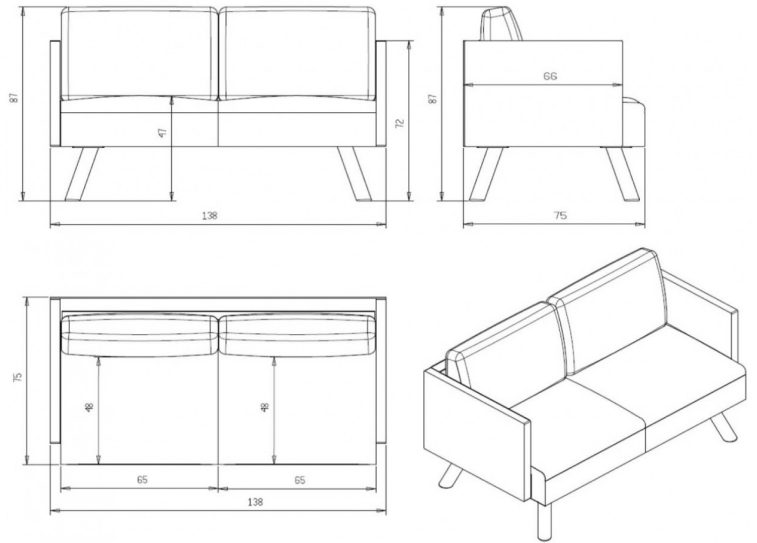

Rdm

Nomad 826

NOMAD COLLECTION:

Nomad 821, Nomad 822, Nomad 823, Nomad 824, Nomad 825,
Nomad 827, Nomad 826, Nomad 828,

2 seats sofa with upholstered seat and back. Beech wood feet, with end sides.

WEIGHT

33,3 kg