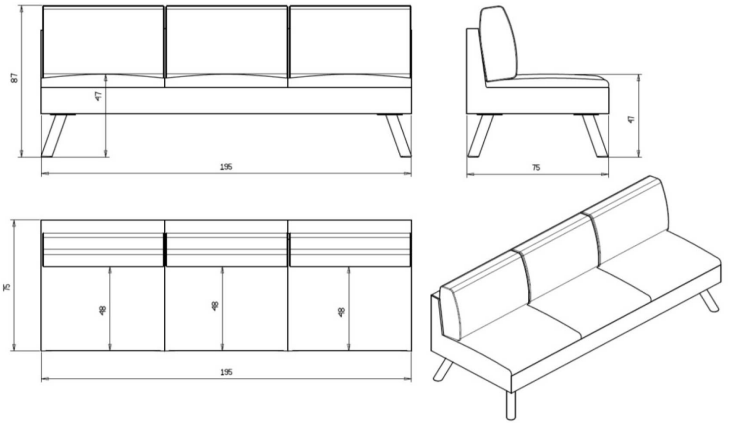

Nomad 827

NOMAD COLLECTION:

Nomad 821, Nomad 822, Nomad 823, Nomad 824, Nomad 825,
Nomad 827, Nomad 826, Nomad 828,

3 seats sofa with upholstered seat and back. Beech wood feet, without end sides.

WEIGHT

39,9 Kg