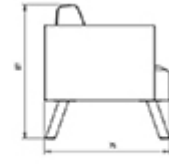

Rdm

Nomad 828

NOMAD COLLECTION:

Nomad 821, Nomad 822, Nomad 823, Nomad 824, Nomad 825,
Nomad 827, Nomad 826, Nomad 828,

3 seats sofa with upholstered seat and back. Beech wood feet, with end sides.

WEIGHT

46,4 kg