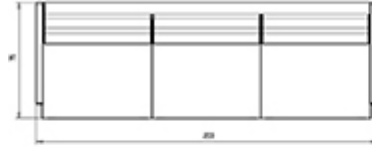

Rdm

Nomad 828

NOMAD COLLECTION:

Nomad 821, Nomad 822, Nomad 823, Nomad 824, Nomad 825,
Nomad 827, Nomad 826, Nomad 828,

3 seats sofa with upholstered seat and back. Beech wood feet, with end sides.

WEIGHT

46,4 kg