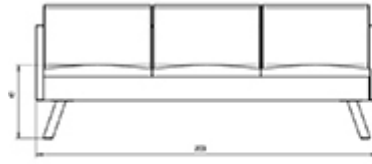

Rdm

Nomad 828

NOMAD COLLECTION:

Nomad 821, Nomad 822, Nomad 823, Nomad 824, Nomad 825,
Nomad 827, Nomad 826, Nomad 828,

3 seats sofa with upholstered seat and back. Beech wood feet, with end sides.

WEIGHT

46,4 kg