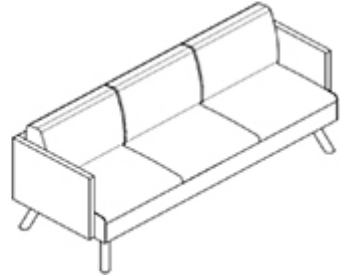

Rdm

Nomad 828

NOMAD COLLECTION:

Nomad 821, Nomad 822, Nomad 823, Nomad 824, Nomad 825,
Nomad 827, Nomad 826, Nomad 828,

3 seats sofa with upholstered seat and back. Beech wood feet, with end sides.

WEIGHT

46,4 kg

PACK

0,88 m³

PIECES PER BOX

1

FINISHES SEATING

TE FABRICS

Melva
+ 5 colors

Fortis + 8 colori