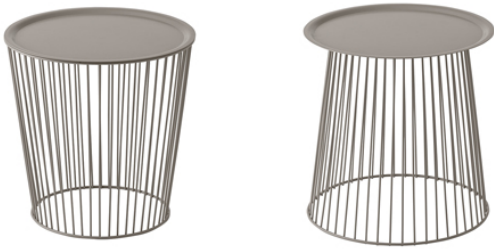

Noodle 1081

NOODLE COLLECTION:
Noodle 1080, Noodle 1081,

Coffee table with steel frame.
Version H 42/43 cm.
Top in sheet steel Ø 42.

NOTE

Resources

[3ds](#)  | [dwg](#) 

FRAMES

AC STEEL

NCS S4000-N VR White aluminium

NCS S9000-N VR Jet black

NCS S3060-Y80R Coral red

NCS S9000-N VR Matt Jet Black

VR Rough metallic bronze

NCS S3060-Y Curry

NCS S7020-G50Y Olive green

NCS S4050-B40G Water blue

NCS S6030-B Capri blue

NCS S8005-Y20R Brown

NCS s0502-b VR Traffic white

NCS S4040-R Marsala

VR Pewter

NCS S0500-N VR Pure white

NCS S7502-B VR Anthracite grey

USES