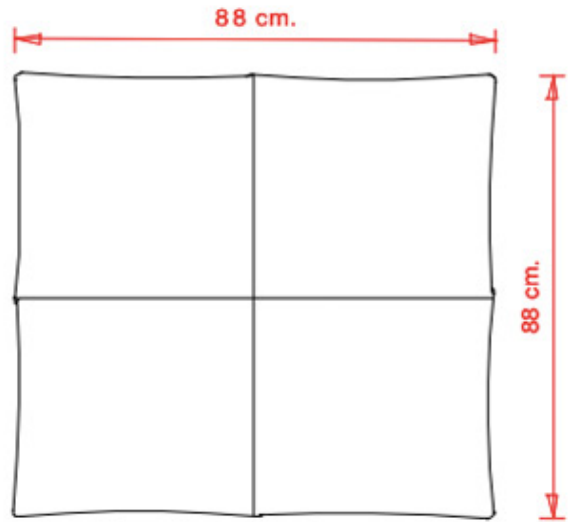

Pillow 218

PILLOW COLLECTION:
Pillow 219, Pillow 218, Pillow 217,

Upholstered Maxi-pouf.

FINISHES SEATING

TE FABRICS

Melva
+ 5 colors

Fortis + 8 colori

Inca
+ 14 colors