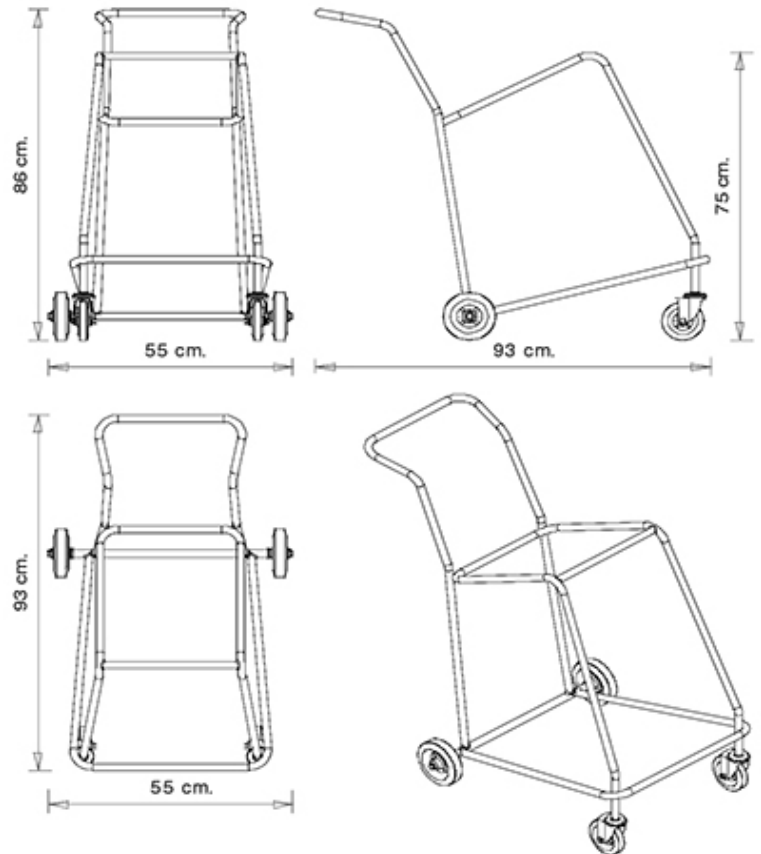

## Trolley 536

### CUBA COLLECTION:

Cuba 620, Cuba 620m, Cuba 620N, Cuba 621, Cuba 621m, Cuba 621N, Cuba 622, Cuba 622m, Cuba 622N, Cuba 623, Cuba 623m, Cuba 623b, Cuba 623bm, Trolley 536,

Trolley in black painted steel useful to store and move:

#### WEIGHT

8,6 Kg