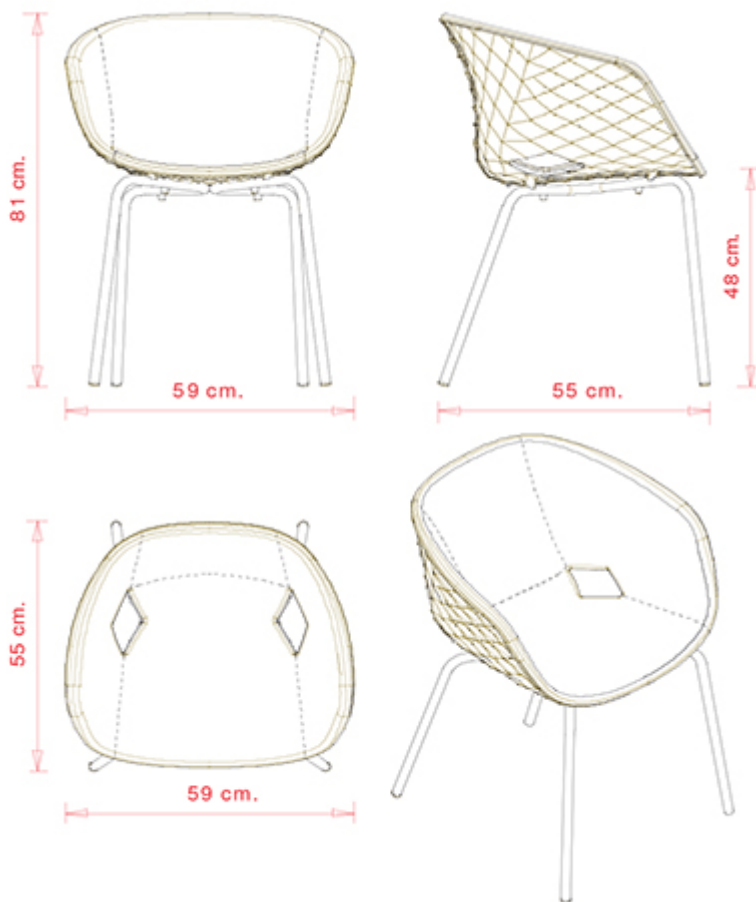

Uni-Ka 594M

UNI-KA COLLECTION:

Uni-ka 594, Uni-Ka 594M, Uni-Ka 595, Uni-Ka 595M, Uni-Ka 596, Uni-Ka 596M, Uni-Ka 597-DP, Uni-Ka 597-DR, Uni-Ka 597M-DP, Uni-Ka 597M-DR, Uni-Ka 598, Uni-Ka 598M, Uni-Ka 599, Uni-Ka 599M, Uni-Ka 600, Uni-Ka 600M, Uni-Ka 601, Uni-Ka 601M, Uni-Ka 604, Uni-Ka 604M,

Armchair with stell frame, 4 legs. Upholstered polypropylene shell.

WEIGHT

9,3 Kg

PACK

0,34 m³

PIECES PER BOX

1

FINISHES SEATING