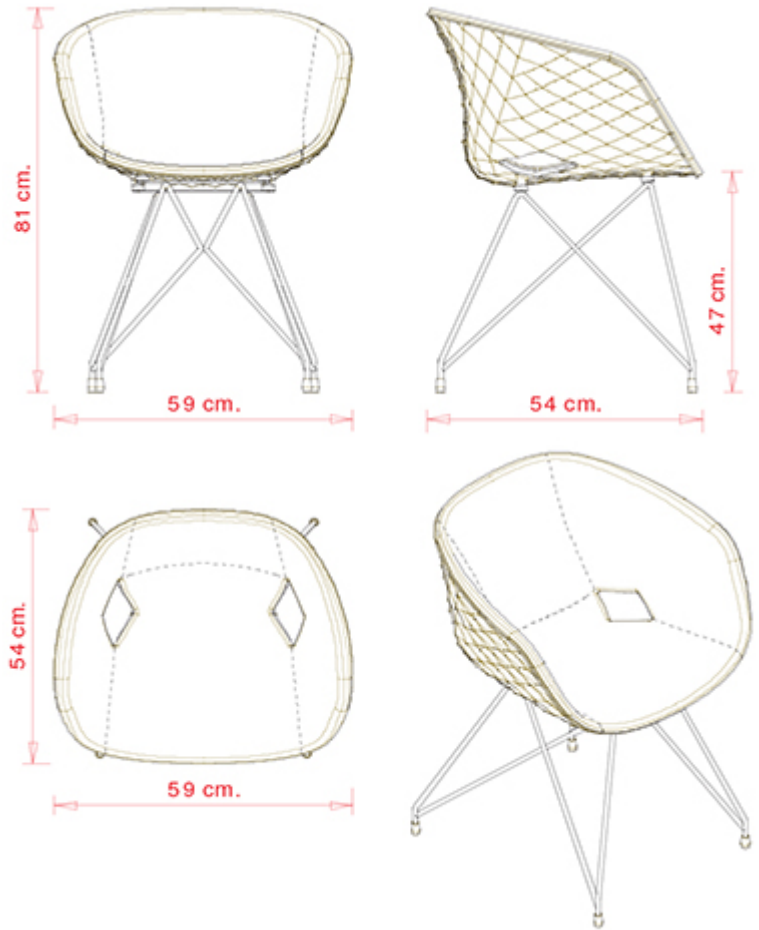

Uni-Ka 596M

UNI-KA COLLECTION:

Uni-ka 594, Uni-Ka 594M, Uni-Ka 595, Uni-Ka 595M, Uni-Ka 596, Uni-Ka 596M, Uni-Ka 597-DP, Uni-Ka 597-DR, Uni-Ka 597M-DP, Uni-Ka 597M-DR, Uni-Ka 598, Uni-Ka 598M, Uni-Ka 599, Uni-Ka 599M, Uni-Ka 600, Uni-Ka 601, Uni-Ka 600M, Uni-Ka 601M, Uni-Ka 604M, Uni-Ka 604, Uni-ka 591 4P, Uni-ka 591M-4P, Uni-ka 591-5R, Uni-ka 591M-5R,

Armchair with wire steel frame. Upholstered polypropylene shell.

WEIGHT

9,8 Kg

PACK

0,34 m³

PIECES PER BOX

1

FINISHES SEATING