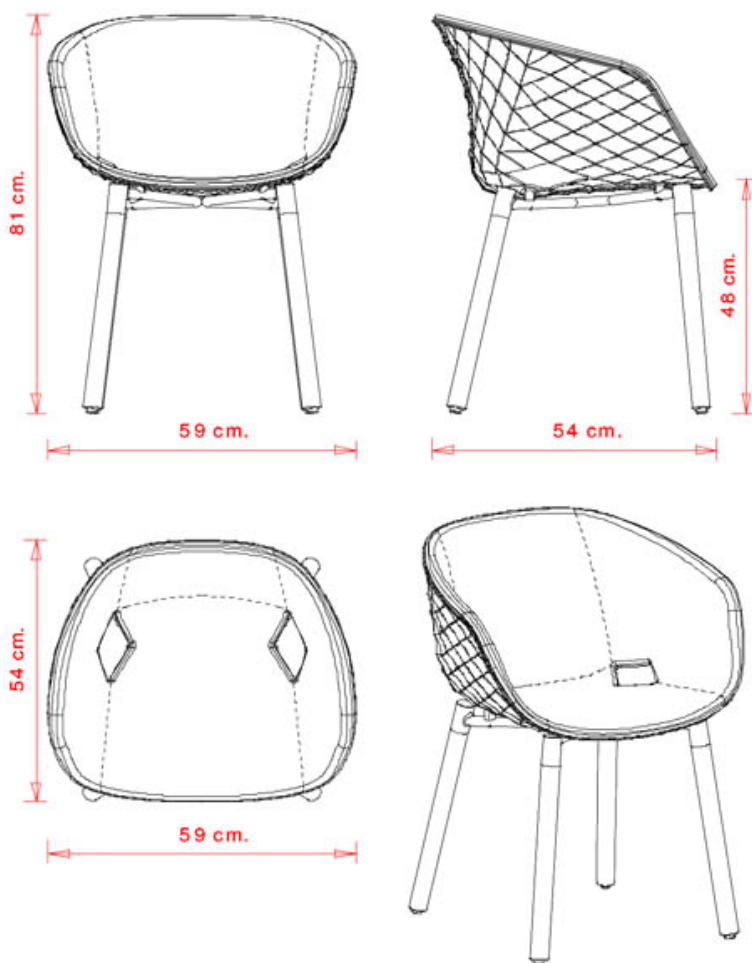

Armchair with beech wood frame, 4 legs. Upholstered polypropylene shell.

WEIGHT

9,7 kg

PACK

0,34 m³

PIECES PER BOX

1

FINISHES SEATING