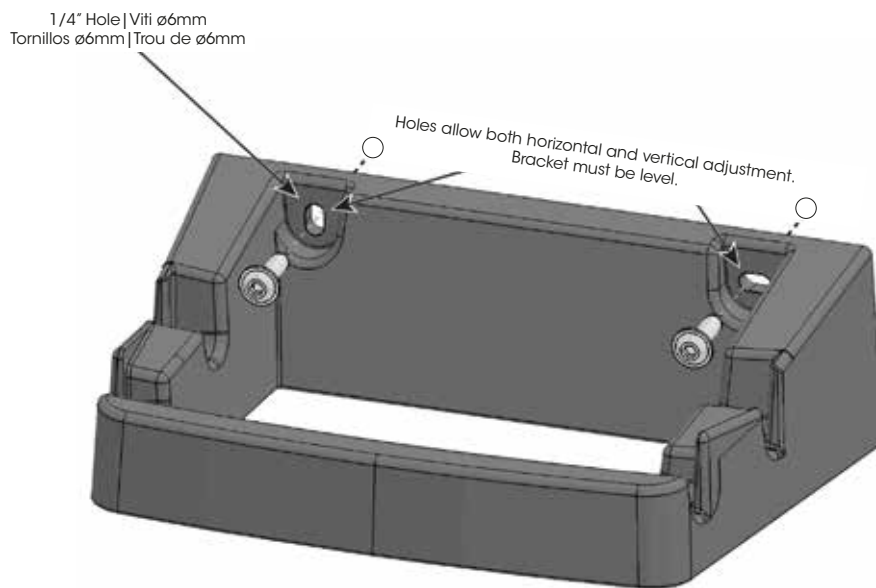

FLAP

Wall Bracket Instructions | Istruzioni gangio a muro | Instrucciones de fijación gancho de pared
Directives de pose crochet mural

IMPORTANT: Depending on the surface that the bracket is to be fastened to, please ensure that the proper fastening hardware is used to securely fasten the bracket to the wall and that the wall is strong enough to support the weight of two chairs.

⚠ WARNING ⚠
FAILURE TO USE PROPER HARDWARE
MAY CAUSE SERIOUS INJURY.

TWO CHAIRS ONLY
GANCIO PER DUE SEDIE
GANCHO PARA DOS SILLAS
DEUX CHAISES SEULEMENT