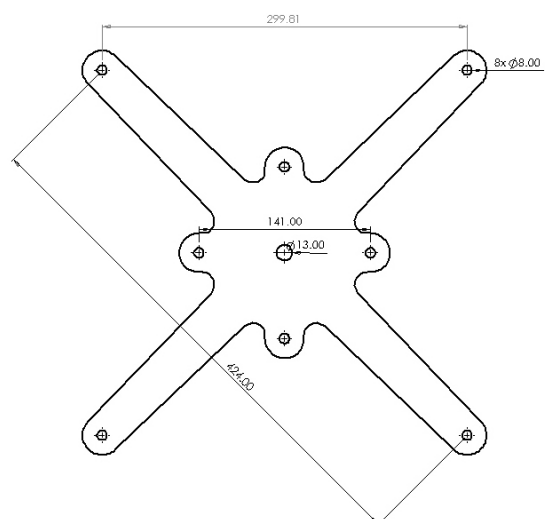

61502 - Southwold Small Dining
Black EPC Finish

WARRANTY

12 Months

SPECIFICATIONS

HEIGHT	FOOTPRINT	KG
720mm	430 Dia	16.7kg

TOP SIZE

800 Dia / 700 x 700

MATERIAL

TOP CROSS DRAWING