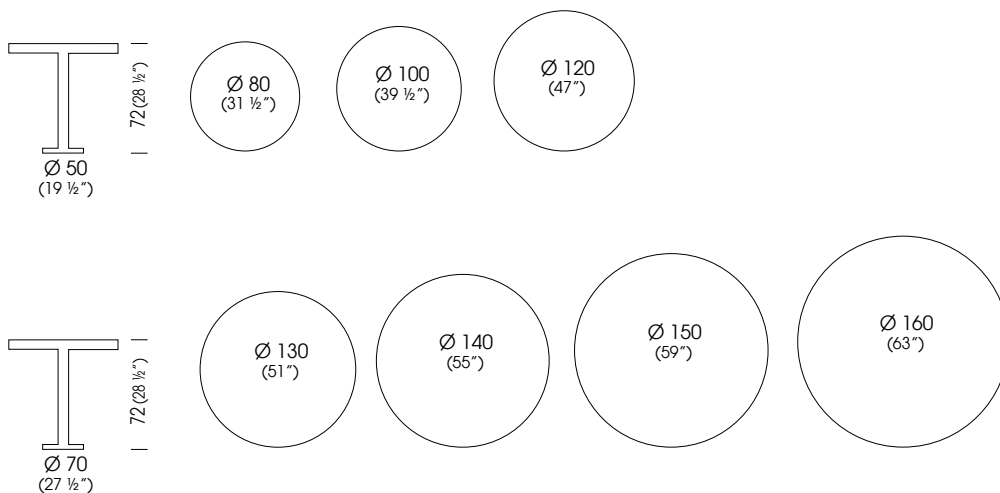

AVAILABLE DIMENSION