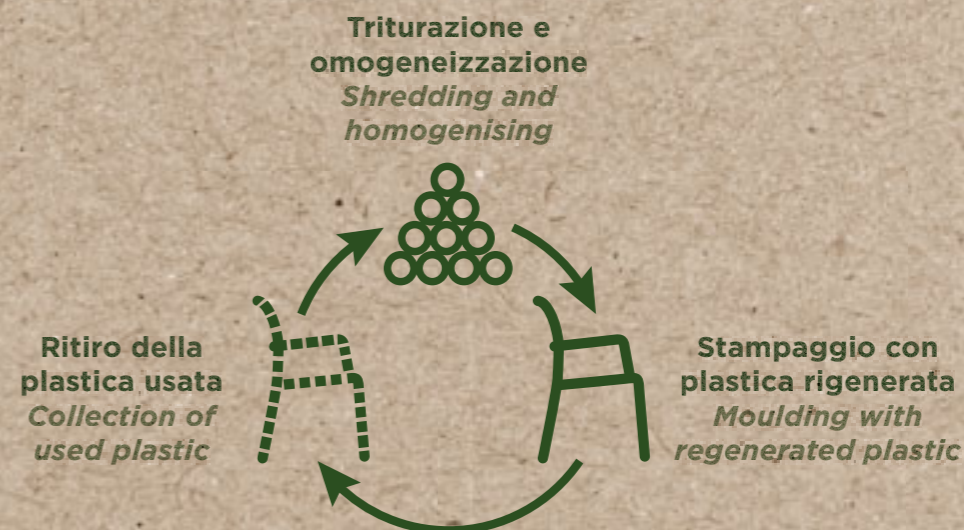

Il polipropilene rigenerato dà vita a nuovi prodotti in un'ottica di economia circolare. Con un prodotto rigenerato si riduce l'impiego di materia prima e di energia con evidenti benefici ambientali

Regenerated polypropylene can be used for new products based on the circular economy. A regenerated product involves a reduction in the use of raw materials and energy, with obvious advantages for the environment

regeneration

I prodotti in polipropilene Nardi sono riciclabili al 100% e possono, una volta rientrati in Azienda, dare vita a nuovi prodotti.

Nardi ha sempre riciclato tutti gli scarti di produzione; da qui l'idea di recuperare la plastica per rigenerarla. REGENERATION è un programma industriale per la rigenerazione della plastica usata messo a punto da Nardi, azienda specializzata nell'arredo outdoor e nella ricerca di nuove modalità del vivere bene all'aria aperta.

Nardi polypropylene products are 100% recyclable and when returned to the company, they can be used to create new products. Nardi has always recycled all its production waste and this led to the idea of recovering used plastic to regenerate it.

REGENERATION is an industrial programme to regenerate used plastic by Nardi, a company specialised in outdoor furniture and researching new ways of enjoying outdoor life.