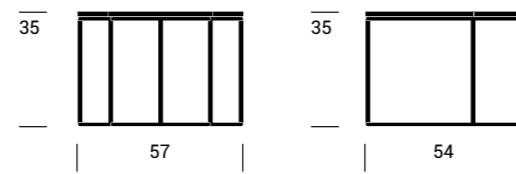

Piano in cemento
Concrete top

NCS-S 3500 N

Fughe
Joints

Ral colore a scelta
Ral color of your choice

Tavolini Small tables
Domingo—Sweet dreams

Priamo

3a

3b