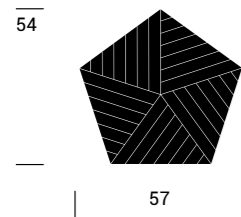

Piano in cemento
Concrete top

NCS-S 3500 N

Fughe
Joints

Ral colore a scelta
Ral color of your choice

Tavolini Small tables
Domingo—Sweet dreams

Priamo

3a

3b