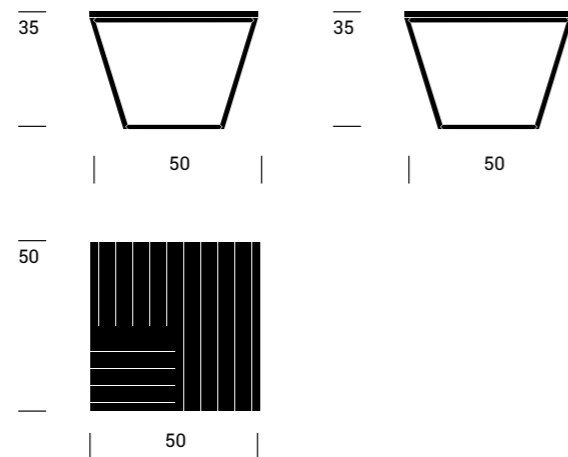

Priamo 1b

Divani estraibili Pull out sofa beds
Domingo—Sweet dreams

Adria