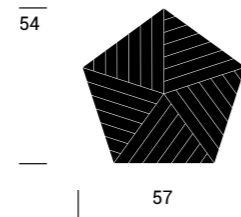

Piano in cemento
Concrete top

NCS-S 3500 N

Fughe
Joints

Ral colore a scelta
Ral color of your choice

Tavolini Small tables
Domingo—Sweet dreams

Priamo

3a

3b