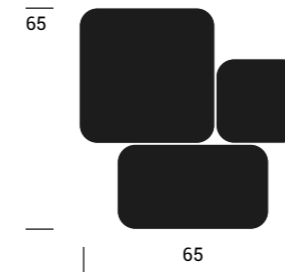

Tablette

design Roberto Giacomucci

Bearchicipsum resequid
porersp eruntem ium

Bearchicipsum resequid
porersp eruntem ium