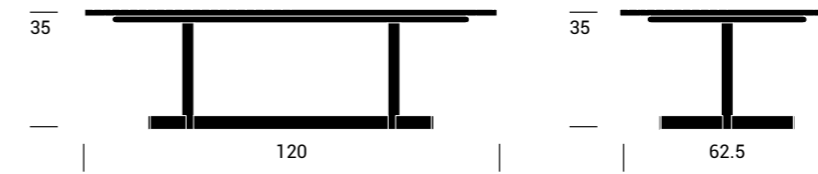

3a

3b

5

Finiture Finishings

Struttura in metallo
Metal frame
Di serie / Standard

Ral 9003 Ral 9016 Ral 9010 Ral 7035 Ral 9006 Ral 9005

Optional

Cromato lucido Polished plated chrome
Ottonato Lucido Polished plated brass
Canna da fucile lucido Polished gunmetal
Ottonato brunito lucido Satin burnished plated brass
Cromato satinato Satin plated chrome
Ral colore a scelta Ral color of your choice

Piano in cemento
Concrete top

NCS-S 3500 N

Fughe
Joints

Ral colore a scelta
Ral color of your choice

Finiture Finishings

Struttura in metallo
Metal frame
Di serie / Standard

Ral 9003 Ral 9016 Ral 9010 Ral 7035 Ral 9006 Ral 9005

Optional

Cromato lucido Polished plated chrome
Ottonato Lucido Polished plated brass
Canna da fucile lucido Polished gunmetal
Ottonato brunito lucido Satin burnished plated brass
Cromato satinato Satin plated chrome
Ral colore a scelta Ral color of your choice

Piano in cemento
Concrete top

NCS-S 3500 N

Fughe
Joints

Ral colore a scelta
Ral color of your choice

Tavolini Small tables
Domingo—Sweet dreams

Priamo