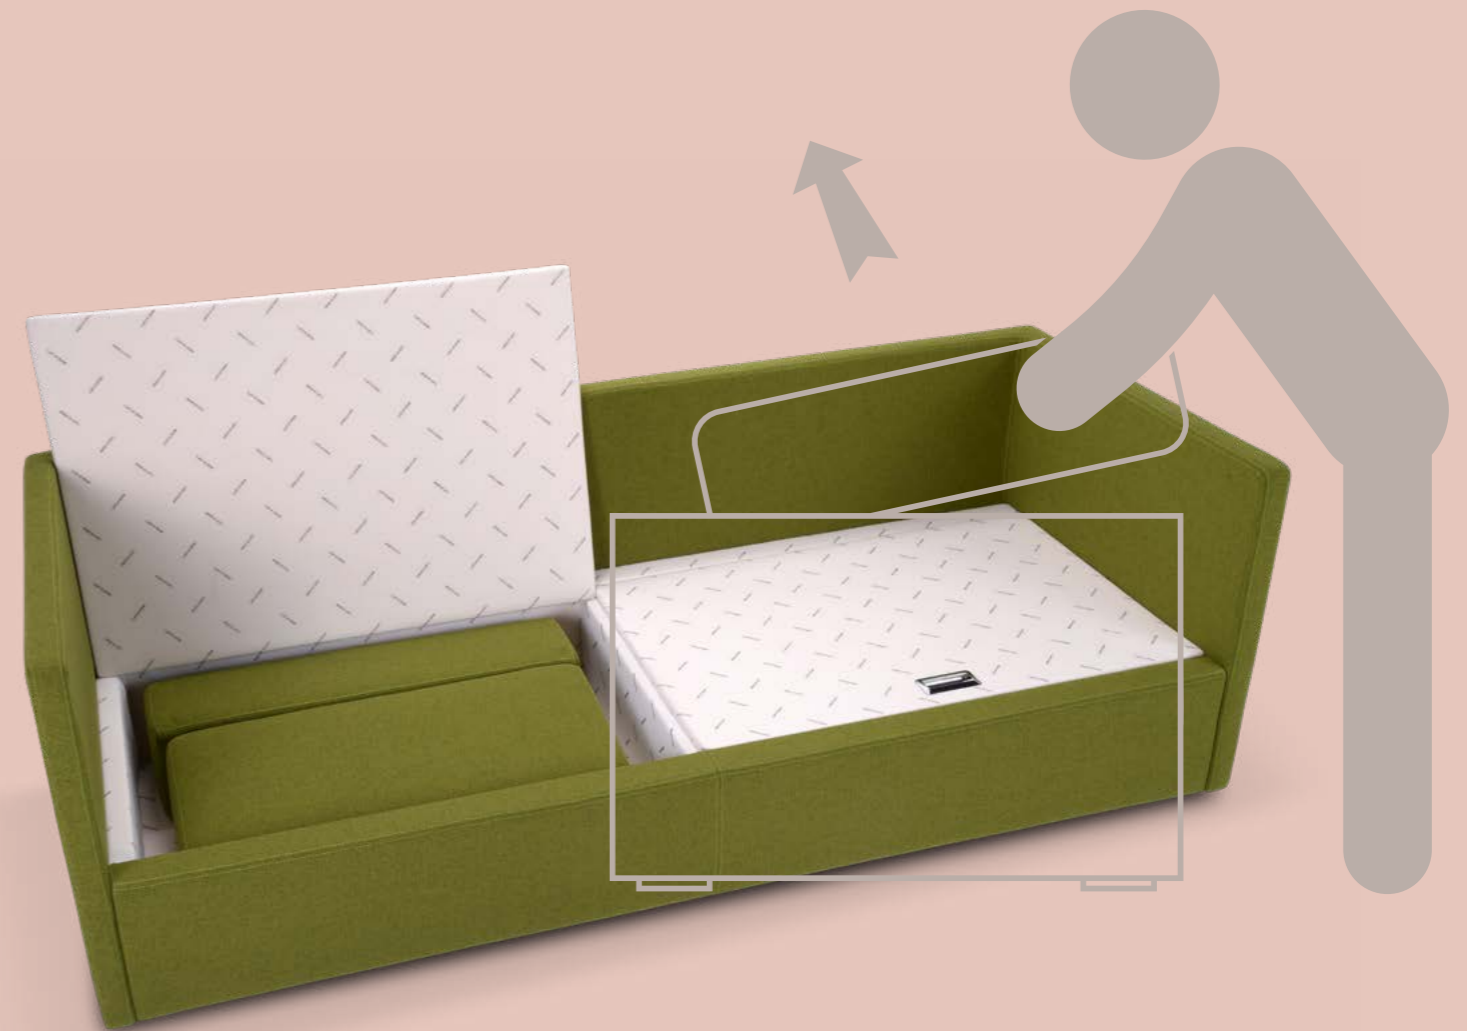

Divani estraibili Pull out sofa beds
Domingo—Sweet dreams

Adria