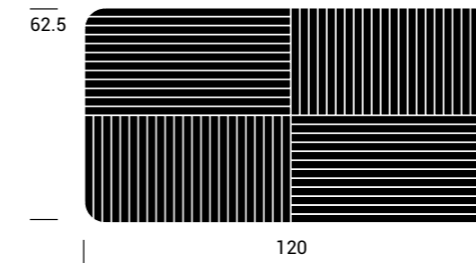

3a

3b

5

Finiture Finishings

Struttura in metallo
Metal frame
Di serie / Standard

Ral 9003 Ral 9016 Ral 9010 Ral 7035 Ral 9006 Ral 9005

Optional

Cromato lucido Polished plated chrome
Ottonato Lucido Polished plated brass
Canna da fucile lucido Polished gunmetal
Ottonato brunito lucido Satin burnished plated brass
Cromato satinato Satin plated chrome
Ral colore a scelta Ral color of your choice

Piano in cemento
Concrete top

NCS-S 3500 N

Fughe
Joints

Ral colore a scelta
Ral color of your choice

Finiture Finishings

Struttura in metallo
Metal frame
Di serie / Standard

Ral 9003 Ral 9016 Ral 9010 Ral 7035 Ral 9006 Ral 9005

Optional

Cromato lucido Polished plated chrome
Ottonato Lucido Polished plated brass
Canna da fucile lucido Polished gunmetal
Ottonato brunito lucido Satin burnished plated brass
Cromato satinato Satin plated chrome
Ral colore a scelta Ral color of your choice

Piano in cemento
Concrete top

NCS-S 3500 N

Fughe
Joints

Ral colore a scelta
Ral color of your choice

Tavolini Small tables
Domingo—Sweet dreams

Priamo