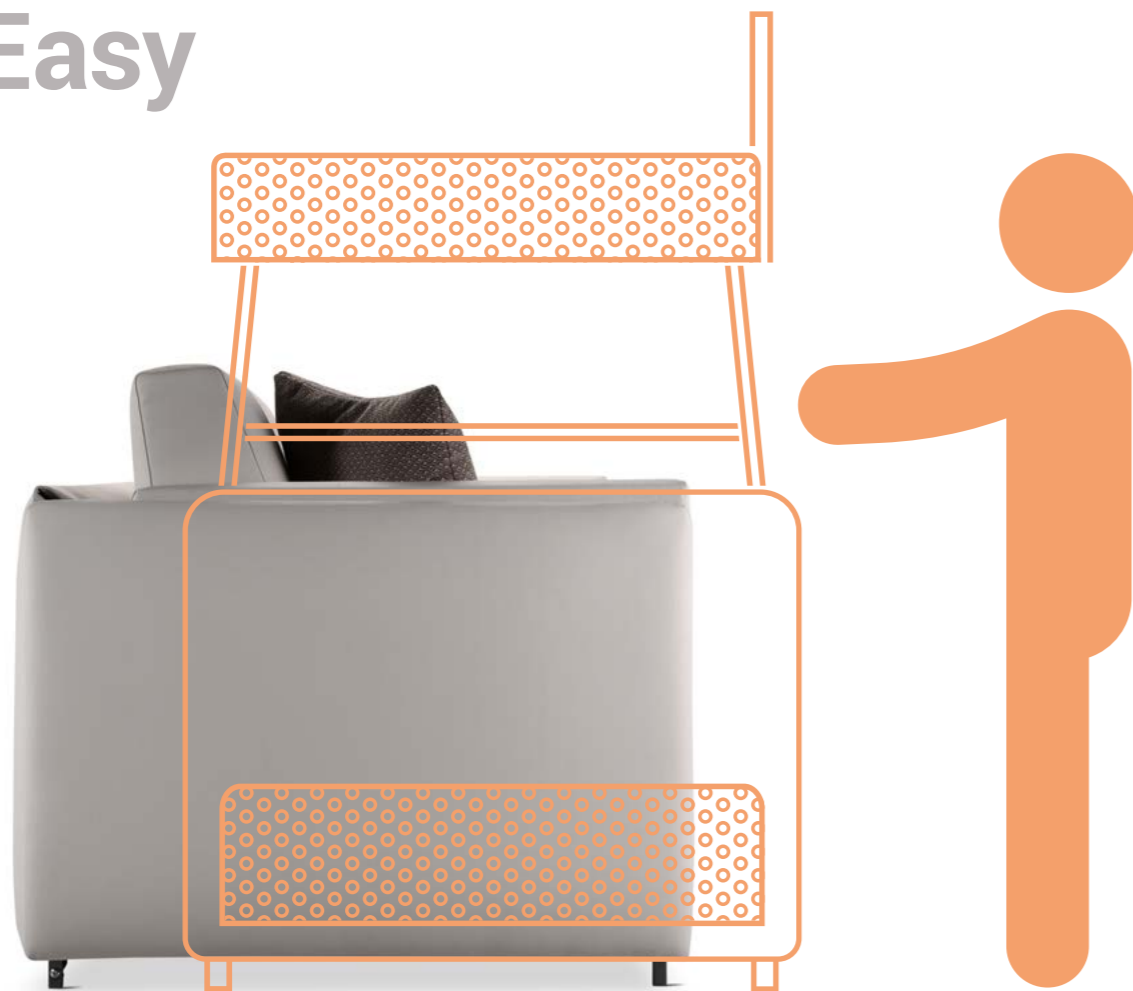

Easy

Ares è il top di gamma dei divani letto a castello, robusto, elegante e attentamente rifinito. sfrutta spazi normalmente inutilizzati e si eleva verso l'alto trasformandosi in un letto a castello.

Sturdy, elegant and carefully finished, Ares is a top-of-the-line sofa bed that easily turns into a sofa bed. Ares is a sofa bed that extends upwards to turn into a bunk bed, thus making the most of the space available.

to use