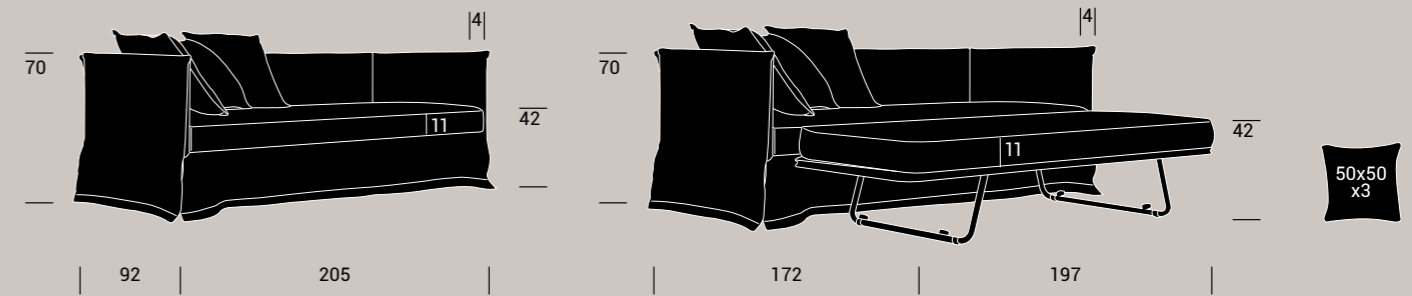

The pull-out mechanism of the Argo sofa bed is very simple, it is hidden under the seat and can be pulled out with a few moves. Once it has been taken out, it can be used on its own or combined with the bed obtained from the sofa seat, and can also be transformed into a double bed.

Tavolino
Small table

Rea Lg

Dimensioni
Dimensions

3P / 3S

CHAISELONGUE DX-SX

Materasso
Mattress
h 11

Divani estraibili Pull out sofa beds
Domingo—Sweet dreams

Argo