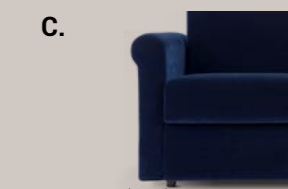

Divani ribaltabili Folding sofas
Domingo—Sweet dreams

Marie

Piedi
Feet P 50 h 4.5

Braccioli
Armrests

|11|

|18|

|17|

|10|