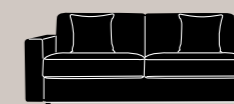

Divano ribaltabile
Folding sofa

Marie

Marie cambia aspetto secondo la tipologia di bracciolo scelto. Si trasforma in letto con una semplice mossa, ribaltando lo schienale. La struttura letto è stabile e duratura, la rete in maglie metalliche elettrosaldate e il materasso alto 13 cm.

With each choice of armrest, Marie changes its outlook and flawlessly adapts to any style setting, be it modern or classic. With an easy move, the sofa backrest folds out into a sturdy bed featuring an electro-welded metal mesh base and a 13 cm high mattress.

Tavolino
Small table

Priamo 3b

Dimensioni
Dimensions

1P / 1S

2P / 2S

3P / 3S

4P / 4S

114

164

184

204

128

178

198

218

126

176

196

216

112

162

182

202

45x45
x1

45x45
x2

45x45
x2

45x45
x2

70

120

140

160

Materasso
Mattress
h 13

Divani ribaltabili Folding sofas
Domingo—Sweet dreams

Marie

Piedi
Feet P 50 h 4.5

Braccioli
Armrests

|11|

|18|

|17|

|10|