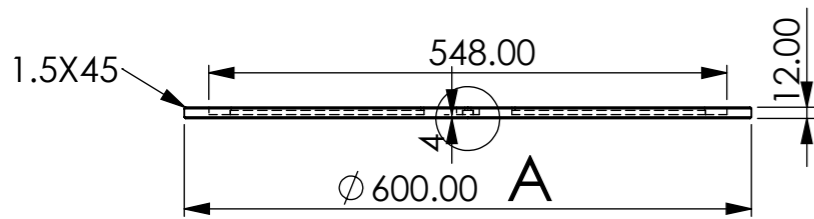

600 MM ROUND

TOP VIEW

DETAIL A

SCALE 1 : 4

FRONT VIEW

ISOMETRIC VIEW

690 MM ROUND

TOP VIEW

DETAIL B

SCALE 1 : 4

FRONT VIEW

ISOMETRIC VIEW

790 MM ROUND

TOP VIEW

DETAIL C

SCALE 1 : 4

FRONT VIEW

ISOMETRIC VIEW