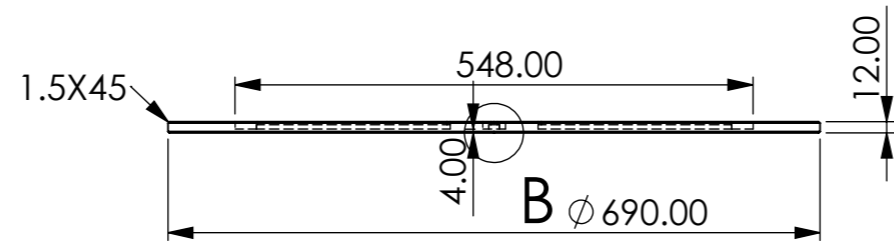

600 MM ROUND

TOP VIEW

DETAIL A

SCALE 1 : 4

FRONT VIEW

ISOMETRIC VIEW

690 MM ROUND

TOP VIEW

DETAIL B

SCALE 1 : 4

FRONT VIEW

ISOMETRIC VIEW

790 MM ROUND

TOP VIEW

DETAIL C

SCALE 1 : 4

FRONT VIEW

ISOMETRIC VIEW