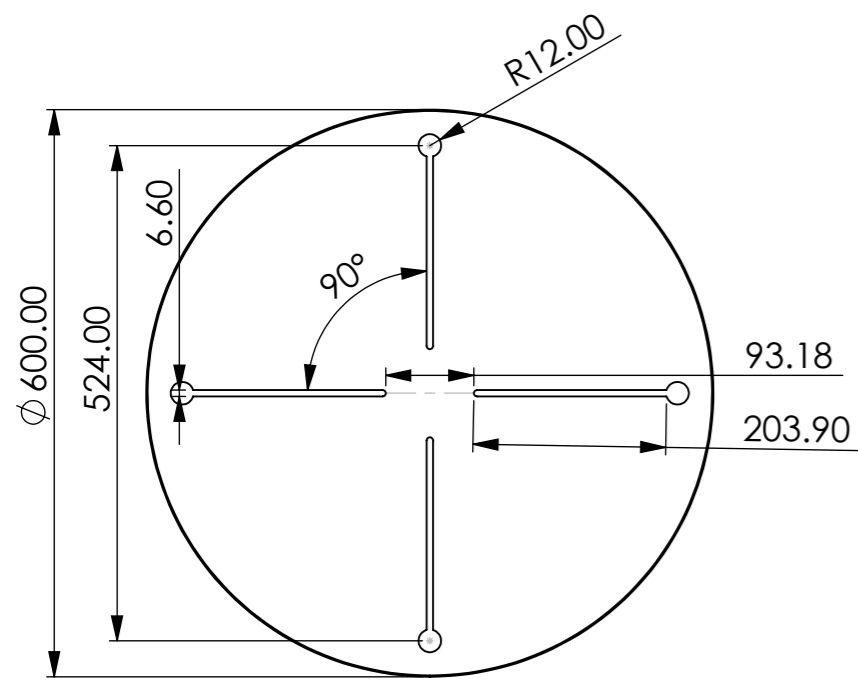

600 MM ROUND

TOP VIEW

DETAIL A

SCALE 1 : 4

FRONT VIEW

ISOMETRIC VIEW

690 MM ROUND

TOP VIEW

DETAIL B

SCALE 1 : 4

FRONT VIEW

ISOMETRIC VIEW

790 MM ROUND

TOP VIEW

DETAIL C

SCALE 1 : 4

FRONT VIEW

ISOMETRIC VIEW