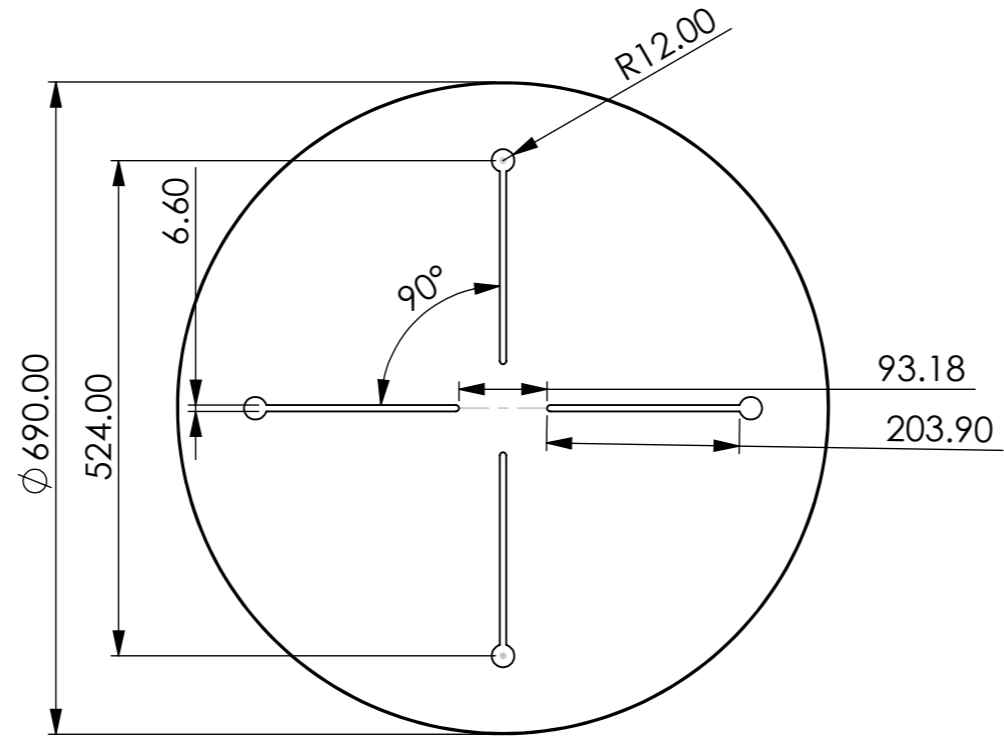

600 MM ROUND

TOP VIEW

DETAIL A

SCALE 1 : 4

FRONT VIEW

ISOMETRIC VIEW

690 MM ROUND

TOP VIEW

DETAIL B

SCALE 1 : 4

FRONT VIEW

ISOMETRIC VIEW

790 MM ROUND

TOP VIEW

DETAIL C

SCALE 1 : 4

FRONT VIEW

ISOMETRIC VIEW