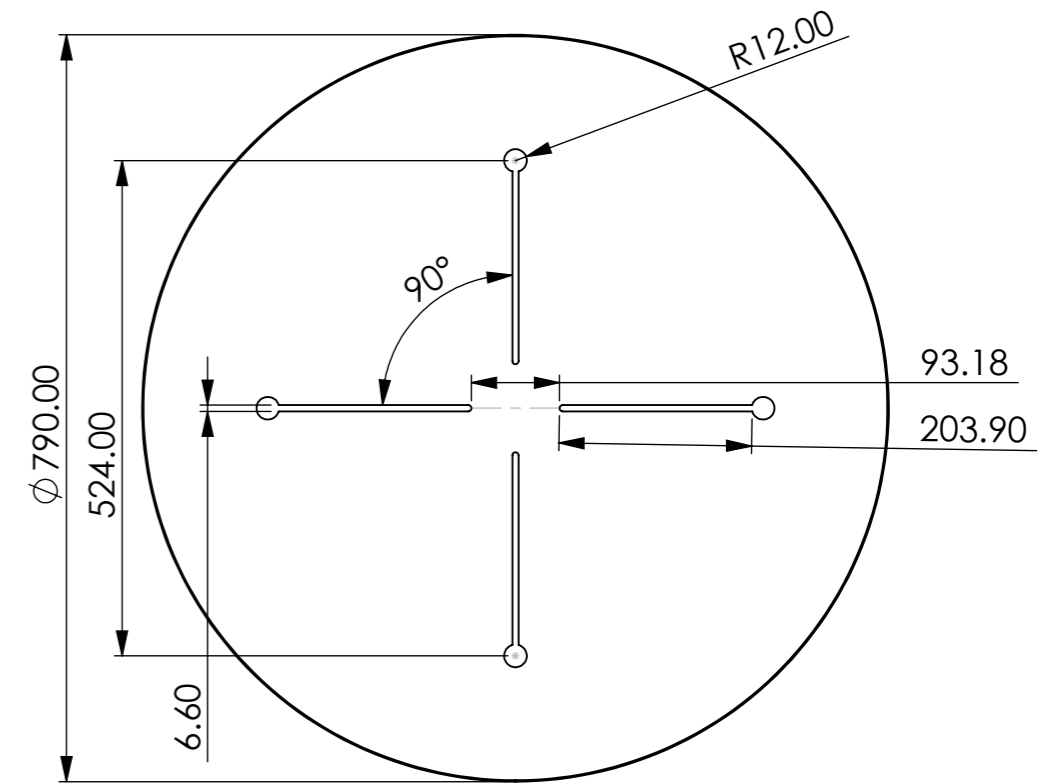

600 MM ROUND

TOP VIEW

DETAIL A

SCALE 1 : 4

FRONT VIEW

ISOMETRIC VIEW

690 MM ROUND

TOP VIEW

DETAIL B

SCALE 1 : 4

FRONT VIEW

ISOMETRIC VIEW

790 MM ROUND

TOP VIEW

DETAIL C

SCALE 1 : 4

FRONT VIEW

ISOMETRIC VIEW