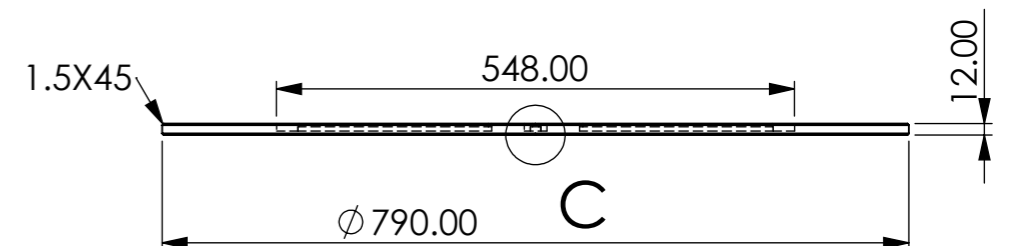

600 MM ROUND

TOP VIEW

DETAIL A

SCALE 1 : 4

FRONT VIEW

ISOMETRIC VIEW

690 MM ROUND

TOP VIEW

DETAIL B

SCALE 1 : 4

FRONT VIEW

ISOMETRIC VIEW

790 MM ROUND

TOP VIEW

DETAIL C

SCALE 1 : 4

FRONT VIEW

ISOMETRIC VIEW