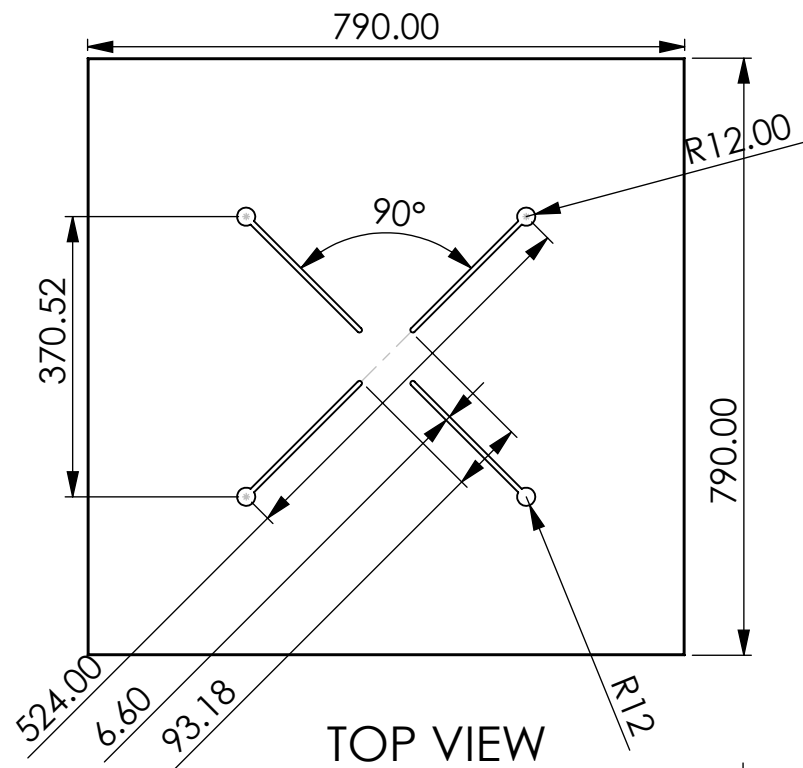

600X600 SQUAR

TOP VIEW

FRONT VIEW

ISOMETRIC VIEW

690X690 SQUAR

TOP VIEW

FRONT VIEW

ISOMETRIC VIEW

790X790 SQUAR

TOP VIEW

FRONT VIEW

ISOMETRIC VIEW