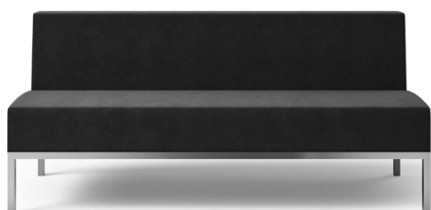

MORE

MORE FIXED SEAT
VERSION

MORE WITH DETACHABLE
UPHOLSTERY VERSION

MORE 100 MONOSCOCCA TB-BS L 120	30.5	0.84	3.50	6.51
MORE 100 CUSCINO TB-BS L 120	30.5	0.84	4.50	8.37
MORE 100 MONOSCOCCA TB-BS L 180	43.8	1.26	4.50	8.37
MORE 100 CUSCINO TB-BS L 180	43.8	1.26	6.30	11.72
MORE 100 MONOSCOCCA TB-BS CORNER	31.3	0.49	3.50	6.51
MORE 100 CUSCINO TB-BS CORNER	31.3	0.49	4.40	8.18
MORE 100 MONOSCOCCA TB-BS DOUBLE EL.	40	1.50	4.50	8.37
MORE 100 CUSCINO TB-BS DOUBLE EL.	40	1.50	5.50	10.23

PHOTO GALLERY

More with metal frame and fixed seat, without armrests