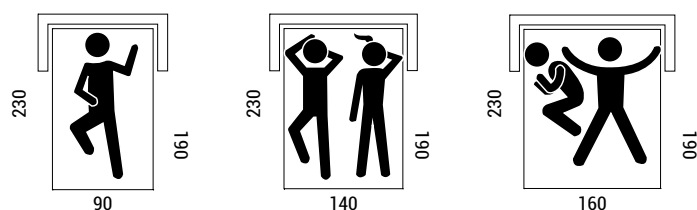

OPTIONAL MATTRESS

Fire retardant or standard polyurethane mattress, h 12 cm, covered with antiallergic polyester lining. High-resistance steel electrowelded mechanism with two-fold mechanism.

BENJAMIN

BED SOFA