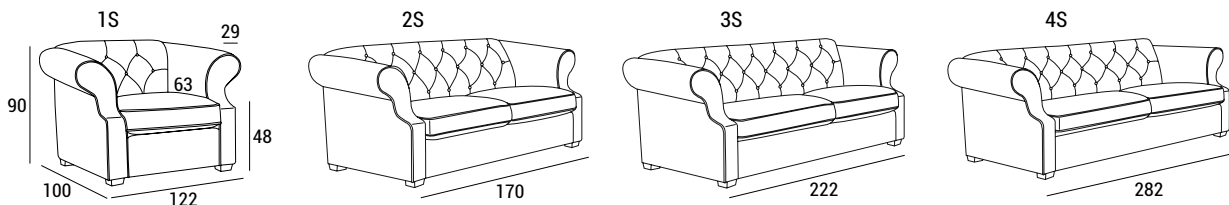

BENJAMIN

Classic capitonné and contemporary lines, Benjamin is available in multiple versions, including the sofa bed. The hand-tufted backrest and soft feather cushions are an authentic reference to the classic style, but the clean lines and square shapes are of modern inspiration.

- 1 - dacron® fiber 100 gr;
- 2 - high resiliency polyurethane foam of different densities;
- 3 - structural frame in composite wood;
- 4 - elastic webbing;
- 5 - stained massive wooden feet.

DIMENSIONS

OPTIONAL MATTRESS

Fire retardant or standard polyurethane mattress, h 12 cm, covered with antiallergic polyester lining. High-resistance steel electrowelded mechanism with two-fold mechanism.

BENJAMIN

BED SOFA