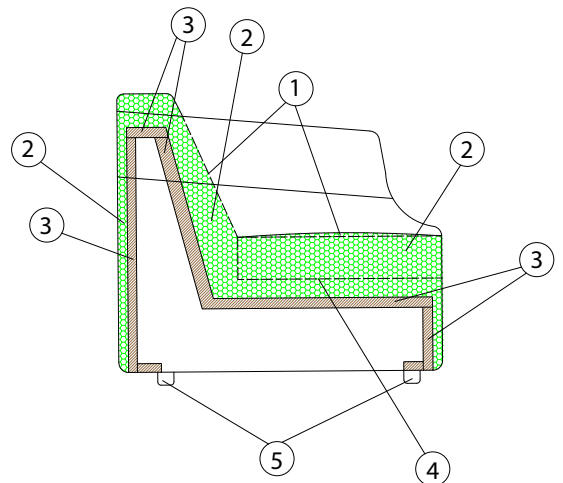

BENJAMIN

Classic capitonné and contemporary lines, Benjamin is available in multiple versions, including the sofa bed. The hand-tufted backrest and soft feather cushions are an authentic reference to the classic style, but the clean lines and square shapes are of modern inspiration.

- 1 - dacron® fiber 100 gr;
- 2 - high resiliency polyurethane foam of different densities;
- 3 - structural frame in composite wood;
- 4 - elastic webbing;
- 5 - stained massive wooden feet.

DIMENSIONS

OPTIONAL MATTRESS

Fire retardant or standard polyurethane mattress, h 12 cm, covered with antiallergic polyester lining. High-resistance steel electrowelded mechanism with two-fold mechanism.

BENJAMIN

BED SOFA