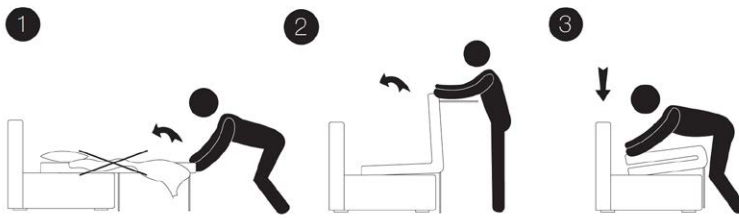

OPTIONAL MATTRESS

Fire retardant or standard polyurethane mattress, h 12 cm, covered with antiallergic polyester lining. High-resistance steel electrowelded mechanism with two-fold mechanism.

BENJAMIN

BED SOFA

Opening

REMOVE
cable ties on the sides before
lifting the sleeping deck

Opening folding the bed
incorrectly could damage
the mechanism

Closing

REMOVE
all sheet, blankets and pillows
before folding the sofa back
up to avoid breaking the
mechanism