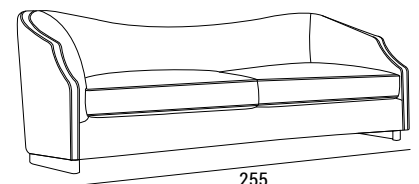

DIMENSIONS

Small

Large

2S

3S

OUTER SHELL VERSION

plain

capitonè

INSIDE BACKREST VERSION

plain

flute

BASE

4 8

VERSIONS

Basic
Without
throw pillows

Luxury
Included solid colour
throw pillows upholstery
with the same fabric/
leather and colour used
for the sofa

Decor
As in the catalogue
pictures

Included throw pillows in Luxury e Decor version

1S small  2 35x25

2S  3 35x25  3 60x40

1S large  1 35x25  1 60x40

3S  4 35x25  3 60x40

BED

Polyurethane mattress, h 12 cm,
covered with anallergic fabric. High-
resistance steel electrowelded sprung
with two-fold mechanism.