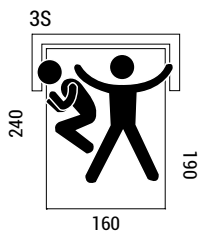

Decor
As in the catalogue
pictures

Included throw pillows in Luxury e Decor version

1S small  2 35x25

2S  3 35x25  3 60x40

1S large  1 35x25  1 60x40

3S  4 35x25  3 60x40

BED

Polyurethane mattress, h 12 cm,
covered with anallergic fabric. High-
resistance steel electrowelded sprung
with two-fold mechanism.

SOFA BED

Opening

REMOVE
cable ties on the sides
before lifting the sleeping
deck

Opening folding the bed
incorrectly could damage
the mechanism

Closing

REMOVE
all sheet, blankets and
pillows before folding
the sofa back up to avoid
breaking the mechanism