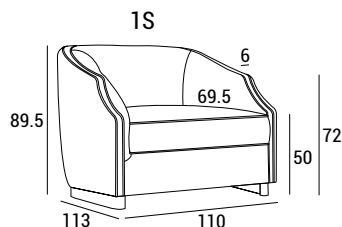

DIMENSIONS

Small

Large

2S

3S

OUTER SHELL VERSION

plain

capitonè

Decor
As in the catalogue
pictures

Included throw pillows in Luxury e Decor version

1S small  2 35x25

2S  3 35x25  3 60x40

1S large  1 35x25  1 60x40

3S  4 35x25  3 60x40

BED

Polyurethane mattress, h 12 cm,
covered with anallergic fabric. High-
resistance steel electrowelded sprung
with two-fold mechanism.