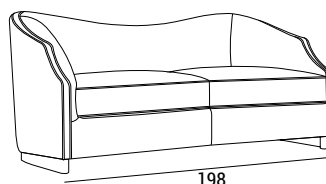

DIMENSIONS

Small

Large

2S

3S

OUTER SHELL VERSION

plain

capitonè

INSIDE BACKREST VERSION

plain

flute

BASE

4 8

VERSIONS

Basic
Without
throw pillows

Luxury
Included solid colour
throw pillows upholstery
with the same fabric/
leather and colour used
for the sofa

Decor
As in the catalogue
pictures

Included throw pillows in Luxury e Decor version

1S small  2 35x25

2S  3 35x25  3 60x40

1S large  1 35x25  1 60x40

3S  4 35x25  3 60x40

BED

Polyurethane mattress, h 12 cm,
covered with anallergic fabric. High-
resistance steel electrowelded sprung
with two-fold mechanism.