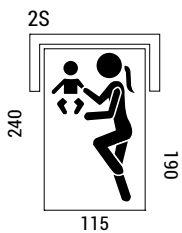

Decor
As in the catalogue
pictures

Included throw pillows in Luxury e Decor version

1S small  2 35x25

2S  3 35x25  3 60x40

1S large  1 35x25  1 60x40

3S  4 35x25  3 60x40

BED

Polyurethane mattress, h 12 cm,
covered with anallergic fabric. High-
resistance steel electrowelded sprung
with two-fold mechanism.