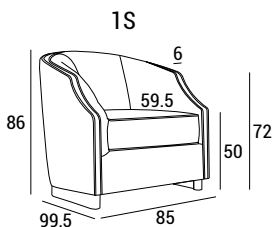

DIMENSIONS

Small

Large

2S

3S

OUTER SHELL VERSION

plain

capitonè

Decor
As in the catalogue
pictures

Included throw pillows in Luxury e Decor version

1S small  2 35x25

2S  3 35x25  3 60x40

1S large  1 35x25  1 60x40

3S  4 35x25  3 60x40

BED

Polyurethane mattress, h 12 cm,
covered with anallergic fabric. High-
resistance steel electrowelded sprung
with two-fold mechanism.