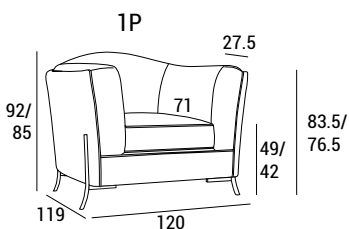

DIMENSIONS

OUTER SHELL VERSION

plain

capitonè

INSIDE BACKREST VERSION

plain

capitonè

NEFELE

FEET

P 64 h 11

P 59 h 4.5

VERSIONS

Basic

Without
throw pillows

Luxury

Included solid colour
throw pillows upholstery
with the same fabric/
leather and colour used
for the sofa