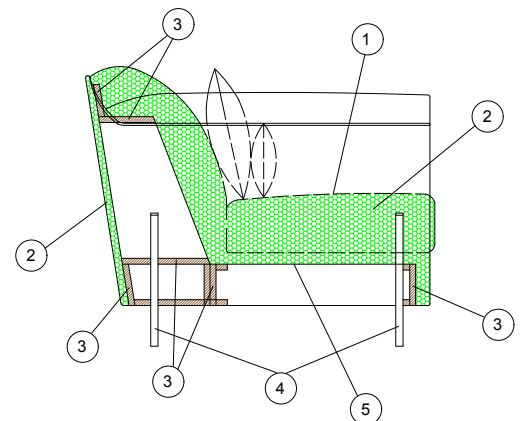

ENVIRONMENTAL SUSTAINABILITY

E1 plywood, fir wood and composite wood frame featuring low formaldehyde emission. Resins and adhesives free of ozone-depleting substances, CFCs and chlorinated solvents. All the materials are in compliance with EU 91/156 regulations on waste disposal.