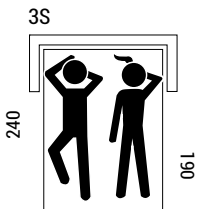

BED

With foot P 64