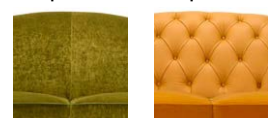

DIMENSIONS

OUTER SHELL VERSION

plain

capitonè

INSIDE BACKREST VERSION

plain

capitonè

NEFELE

FEET

P 64 h 11

P 59 h 4.5

VERSIONS

Basic

Without
throw pillows

Luxury

Included solid colour
throw pillows upholstery
with the same fabric/
leather and colour used
for the sofa