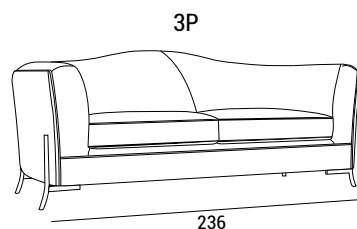

DIMENSIONS

OUTER SHELL VERSION

plain

capitonè

INSIDE BACKREST VERSION

plain

capitonè

NEFELE

FEET

P 64 h 11

P 59 h 4.5

VERSIONS

Basic

Without
throw pillows

Luxury

Included solid colour
throw pillows upholstery
with the same fabric/
leather and colour used
for the sofa