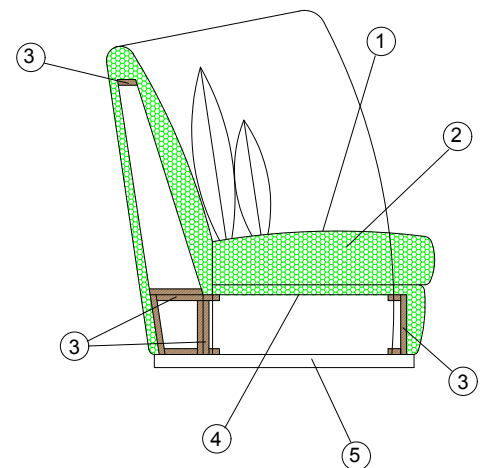

# THALIA

Thalia is a high and rounded backrest sofa with diamond tufting or flute backrest finishing and a laminated wood finish base that comes in various colors. Thalia is perfect both for stylish home or contract grade supplies. Entirely handmade in Italy.

## DIMENSIONS