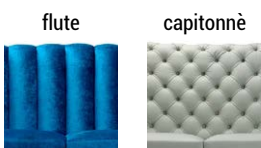

INSIDE BACKREST VERSION