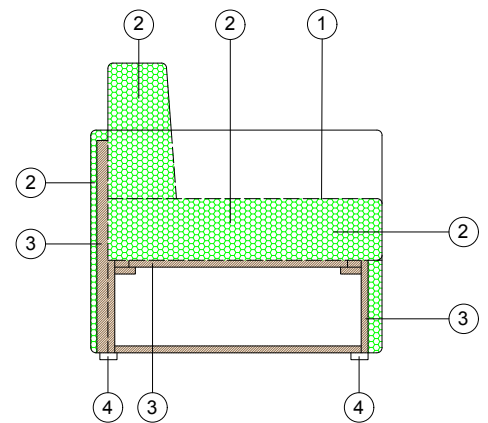

# ADRIA

Adria is a sofa bed with a hidden storage box for sheets and blankets which will hide the sofa cushions when it is used as a bed.

- 1 - fabric/leather;
- 2 - high resiliency polyurethane foam of different densities and dacron® fiber 100 gr layer;
- 3 - structural frame in composite wood;
- 4 - stained wooden feet P 59, 4.5 cm.

## DIMENSIONS