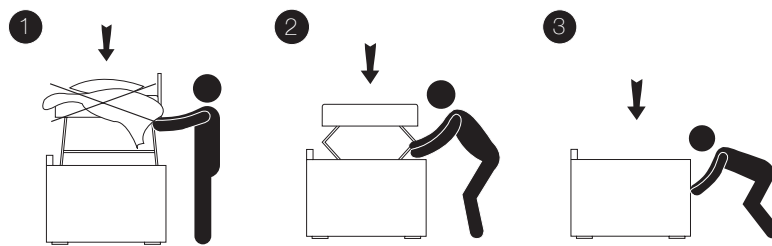

- electro-welded mesh;
- 5- fire retardant or standard polyurethane mattress, h 12/15 cm, covered with anti-dust and antiallergic mite stretch cover;
- 6- steel feet.

ARES

DIMENSIONS

SOFA BED

Opening

Opening folding the bed incorrectly could damage the mechanism

Before opening or closing make sure you are blocked or unlocked the double block system for safety block.

Closing

REMOVE all sheet, blankets and pillows before folding the sofa back up to avoid breaking the mechanism