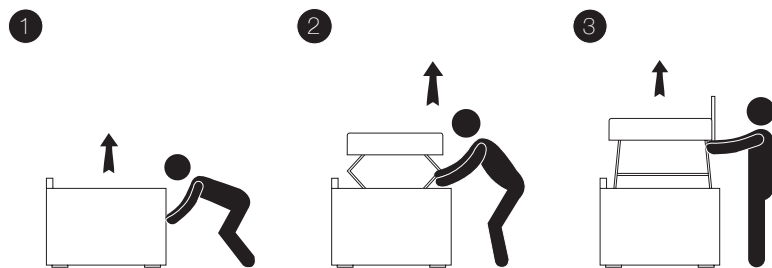

- electro-welded mesh;
- 5- fire retardant or standard polyurethane mattress, h 12/15 cm, covered with anti-dust and antiallergic mite stretch cover;
- 6- steel feet.

ARES

DIMENSIONS

SOFA BED

Opening

Opening folding the bed incorrectly could damage the mechanism

Before opening or closing make sure you are blocked or unlocked the double block system for safety block.

Closing

REMOVE all sheet, blankets and pillows before folding the sofa back up to avoid breaking the mechanism

SECURITY SYSTEM

Double block system for safety lock, which is placed at the mechanism frame.

TECHNICAL DETAILS

			 fabric mtl H 140 cm	 leather m ²
ARES	95	1.97	15.00	27.90