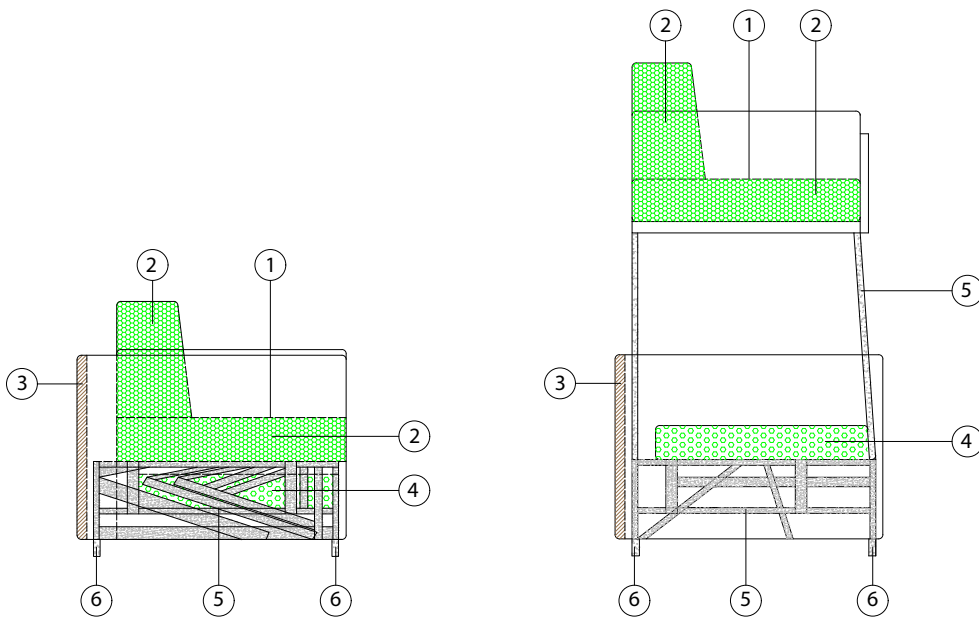

ARES

Sofa with built-in bunk bed. The upper bed has rails on each side. The mechanism is robust and equipped with various safety devices. Removable armrests and backrest by a bayonet fitting system.

- 1- fabric/leather;
- 2- high resiliency polyurethane foam of different densities and dacron® fiber 100 gr layer;
- 3- structural frame in composite wood;
- 4- high-resistance steel

- electro-welded mesh;
- 5- fire retardant or standard polyurethane mattress, h 12/15 cm, covered with anti-dust and antiallergic mite stretch cover;
- 6- steel feet.

ARES

DIMENSIONS

SOFA BED

Opening

Opening folding the bed incorrectly could damage the mechanism

SECURITY SYSTEM

Double block system for safety lock, which is placed at the mechanism frame.

TECHNICAL DETAILS

			 fabric mtl H 140 cm	 leather m ²
ARES	95	1.97	15.00	27.90