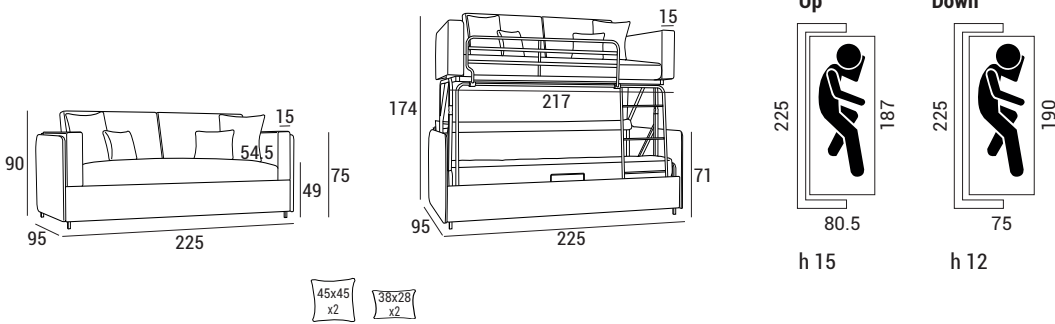

ARES

Sofa with built-in bunk bed. The upper bed has rails on each side. The mechanism is robust and equipped with various safety devices. Removable armrests and backrest by a bayonet fitting system.

- 1- fabric/leather;
- 2- high resiliency polyurethane foam of different densities and dacron® fiber 100 gr layer;
- 3- structural frame in composite wood;
- 4- high-resistance steel

- electro-welded mesh;
- 5- fire retardant or standard polyurethane mattress, h 12/15 cm, covered with anti-dust and antiallergic mite stretch cover;
- 6- steel feet.

ARES

DIMENSIONS

SOFA BED

Opening

Opening folding the bed incorrectly could damage the mechanism

SECURITY SYSTEM

Double block system for safety lock, which is placed at the mechanism frame.

TECHNICAL DETAILS

			 fabric mtl H 140 cm	 leather m ²
ARES	95	1.97	15.00	27.90