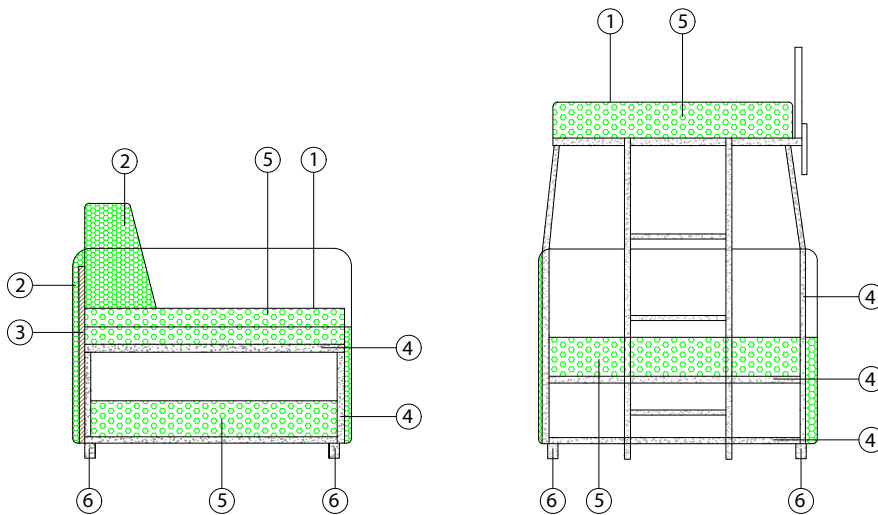

ERMES

Ermes is a bunk sofa bed with two available aesthetic solutions: an unobtrusive chaiselongue, or a traditional sofa with very slim armrests and a shape that resembles a nest. The bed mechanism is very easy to use, safe and functional: two beds are always ready in just a matter of minutes.

- 1- fabric/leather;
- 2- high resiliency polyurethane foam of different densities and dacron® fiber 100 gr layer;
- 3- structural frame in composite wood;
- 4- high-resistance steel electrowelde

- opening mechanism with vertical lift assisted by special springs;
- 5- fire retardant or standard polyurethane mattress, h 12/13 cm, covered with antiallergic polyester lining;
- 6- steel feet.

ERMES

DIMENSIONS

SOFA BED

Opening

Opening folding the bed incorrectly could damage the mechanism

Before opening or closing make sure you are blocked or unlocked the double block system for safety block.

Closing