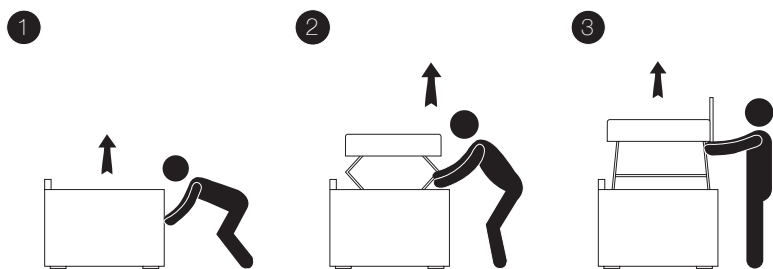

- 1- fabric/leather;
- 2- high resiliency polyurethane foam of different densities and dacron® fiber 100 gr layer;
- 3- structural frame in composite wood;
- 4- high-resistance steel electrowelde

- opening mechanism with vertical lift assisted by special springs;
- 5- fire retardant or standard polyurethane mattress, h 12/13 cm, covered with antiallergic polyester lining;
- 6- steel feet.

ERMES

DIMENSIONS

SOFA BED

Opening

Opening folding the bed incorrectly could damage the mechanism

Before opening or closing make sure you are blocked or unlocked the double block system for safety block.

Closing

REMOVE all sheet, blankets and pillows before folding the sofa back up to avoid breaking the mechanism

SECURITY SYSTEM

Double block system for safety lock, which is placed at the mechanism frame. Additional sliding block of the rear cross.