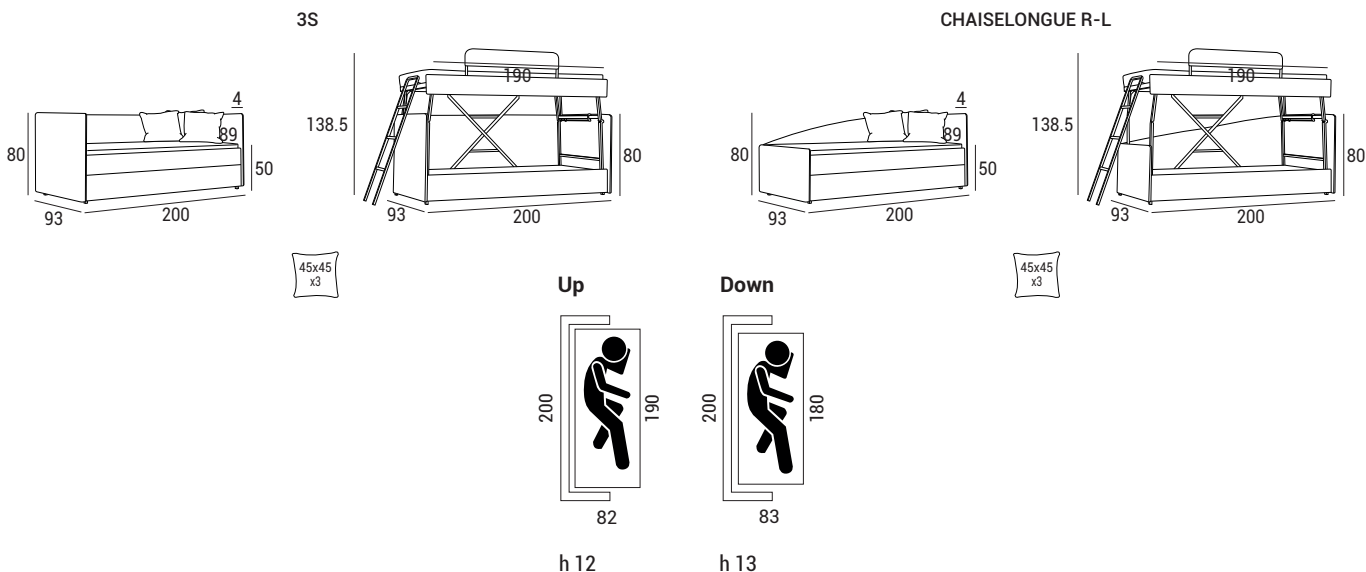

- 1- fabric/leather;
- 2- high resiliency polyurethane foam of different densities and dacron® fiber 100 gr layer;
- 3- structural frame in composite wood;
- 4- high-resistance steel electrowelde

- opening mechanism with vertical lift assisted by special springs;
- 5- fire retardant or standard polyurethane mattress, h 12/13 cm, covered with antiallergic polyester lining;
- 6- steel feet.

ERMES

DIMENSIONS

SOFA BED

Opening

Opening folding the bed incorrectly could damage the mechanism

Before opening or closing make sure you are blocked or unlocked the double block system for safety block.

Closing